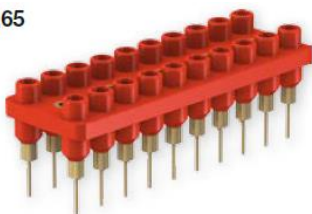

Socket Strip BL2-.../20...

20-pole socket strips, consisting of 2 rows of 10 sockets with solder connection. No need for individual mounting of sockets:

Simplified panel drilling, orientation of solder connections and compact mounting

with only 5 screws.

BL2-12/20-0,65

Order No.	Type	Rated voltage/current	Number of sockets	Plug spacing	Assembly instructions		*Colors ¹⁾
63.9363-*	BL2-12/20-0,65	30 VAC / 10 A 60 VDC / 10 A	2 x 10	12 mm	MAH559C	Au	21 22