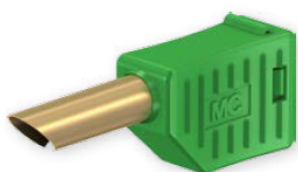

Hollow Plug SLS4-B

Stackable, Ø 4 mm, for self-assembly of test leads. Nickel-plated and gold-plated versions available.

Solder connection.

Order No.	Type	Rated voltage/current	Cable (A)		*Colors																	
22.2642-*	SLS4-B	30 VAC / 19 A 60 VDC / 19 A	<table border="0"> <tr> <td>PVC</td> <td>TPE</td> <td>Ø 2.7 mm</td> <td rowspan="2">1.0 mm²</td> </tr> <tr> <td>SIL</td> <td></td> <td>Ø 3.0 mm</td> </tr> </table>	PVC	TPE	Ø 2.7 mm	1.0 mm ²	SIL		Ø 3.0 mm	Au	<table border="0"> <tr> <td>21</td> <td>22</td> <td>23</td> <td>24</td> <td>25</td> </tr> <tr> <td>29</td> <td></td> <td></td> <td></td> <td></td> </tr> </table>	21	22	23	24	25	29				
PVC	TPE	Ø 2.7 mm	1.0 mm ²																			
SIL		Ø 3.0 mm																				
21	22	23	24	25																		
29																						

Component parts

22.2060-*	KT4-B	Insulator
22.1005	LS4	Plug

Assembly instructions MA111

www.staubli.com/electrical

X-ON Electronics

Largest Supplier of Electrical and Electronic Components

Click to view similar products for [staubli](#) manufacturer: