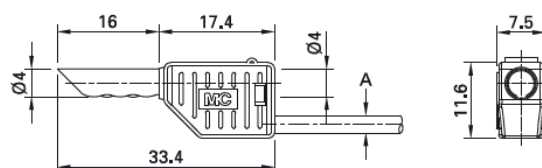

Hollow Plug SLS4-B

Stackable, Ø 4 mm, for self-assembly of test leads. Nickel-plated and gold-plated versions available.

Solder connection.

Order No.	Type	Rated voltage/current	Cable (A)		*Colors																	
22.2642-*	SLS4-B	30 VAC / 19 A 60 VDC / 19 A	<table border="0"> <tr> <td>PVC</td> <td>TPE</td> <td>Ø 2.7 mm</td> <td rowspan="2">1.0 mm²</td> </tr> <tr> <td>SIL</td> <td></td> <td>Ø 3.0 mm</td> </tr> </table>	PVC	TPE	Ø 2.7 mm	1.0 mm ²	SIL		Ø 3.0 mm	Au	<table border="0"> <tr> <td>21</td> <td>22</td> <td>23</td> <td>24</td> <td>25</td> </tr> <tr> <td>29</td> <td></td> <td></td> <td></td> <td></td> </tr> </table>	21	22	23	24	25	29				
PVC	TPE	Ø 2.7 mm	1.0 mm ²																			
SIL		Ø 3.0 mm																				
21	22	23	24	25																		
29																						