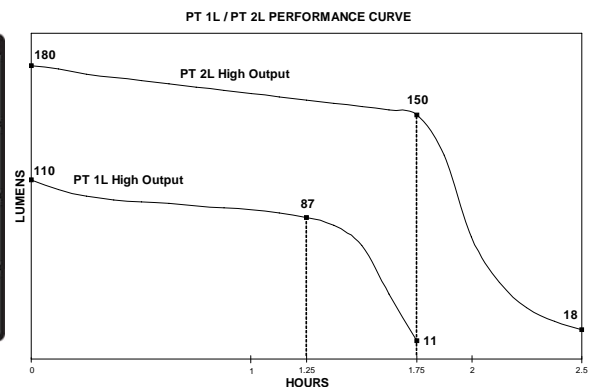

LIGHT OUTPUT: See charts for specific model. Optimized electronics provides regulated intensity.

ON/OFF: Multi-function, push-button tactical tailswitch. One handed operation of momentary, variable intensity or strobe mode.

RUN TIME: See charts for specific model. All claims to 10% of initial lumen output.

BATTERY:	PT™ 1L: One (1) 3 Volt CR123A Lithium battery. CR123A batteries have a shelf life of 10 years.	PT™ 2L: Two (2) 3 Volt CR123A Lithium batteries.

FEATURES:

C4® LED technology for extreme brightness.
LED Solid State Power Regulation provides maximum light output throughout battery life.
IPX7 rated design; waterproof to 1 meter for 30 minutes.
Anti-roll facecap.
Removable pocket clip.
Serialized for positive identification.

WARRANTY: Streamlight warrants this product to be free of defect for a lifetime of use. We will repair, replace or refund the purchase price, at our option, of any Streamlight product that does not work or that you manage to break for as long as you own it. Of course, this limited lifetime warranty excludes abuse and batteries.

APPROVALS*: Meets applicable European Community directives. **CE**

OPTIONAL

ACCESSORIES: Holster.

	PT™ 1L			PT™ 2L		
	FL1 STANDARD	HIGH	LOW	FL1 STANDARD	HIGH	LOW
OUTPUT		110 LUMENS	12 LUMENS		180 LUMENS	10 LUMENS
RUNTIME		1h 45min	14h		2h 30min	50h
DISTANCE		95m	30m		126m	35m
INTENSITY		2250 cd	225cd		4000 cd	300cd

1L Strobe Runtime: 3 hours   2L Strobe Runtime: 6 hours

* See product for specific ratings.