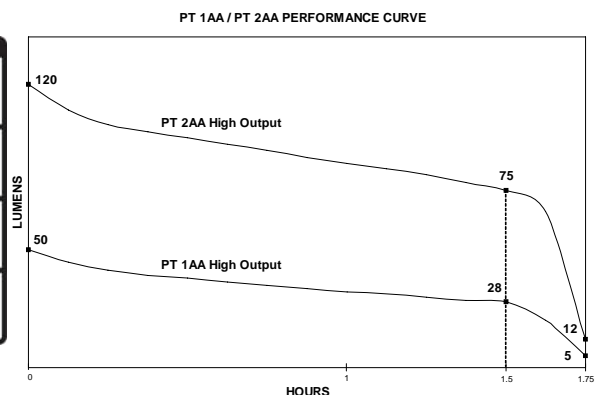

**APPROVALS\*:**

 Meets applicable European Community directives. 
**OPTIONAL**
**ACCESSORIES:**

Holster.

	PT™ 1AA			PT™ 2AA		
	FL1 STANDARD	HIGH	LOW	FL1 STANDARD	HIGH	LOW
OUTPUT		50 LUMENS	6 LUMENS		120 LUMENS	14 LUMENS
RUNTIME		1h 45min	22h		1h 45min	21h
DISTANCE		76m	24m		110m	32m
INTENSITY		1450cd	150cd		3000cd	250cd
	1AA Strobe Runtime: 4 hours			2AA Strobe Runtime: 4 hours		