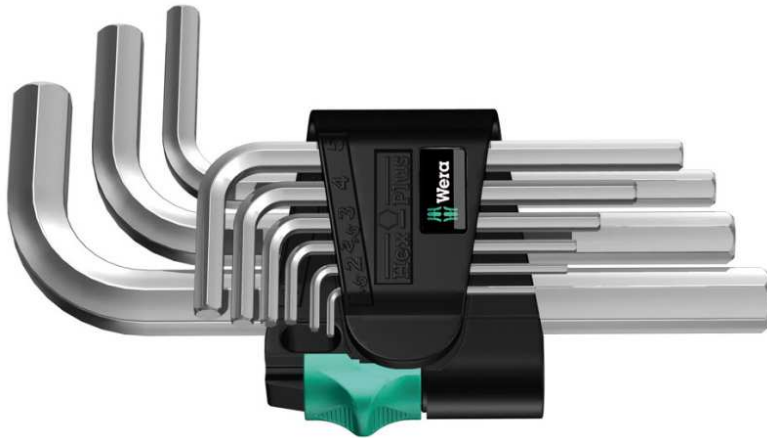

950/9 SM N L-key set, metric, chrome-plated, 9 pieces  
L-key set, metric, chrome-plated

EAN	4013288111890	Dimension:	122x83x25 mm
Code:	05021406001	Weight:	254,25 g
Article-No.		Country of origin:	CZ
		Customs tariff no.:	82054000

- L-keys for hexagonal socket screws
- Hex-Plus allows socket head screws to live longer
- High corrosion protection thanks to chrome-plating
- L-keys are quickly to hand thanks to their size markings
- Wear-resistant clip material for enhanced durability

High quality L-key set for hexagonal socket screws. Hex-Plus offers a larger contact surface within the screw head. This reduces the notching effects to a minimum and almost completely eliminates the risk of destroying the screw recess. The precise chrome-plated design ensures high corrosion protection. All L-keys are quickly to hand thanks to the laser-engraved size markings. Come in a practical clip fastener out of wear-resistant material enabling the L-keys to be quickly accessed.