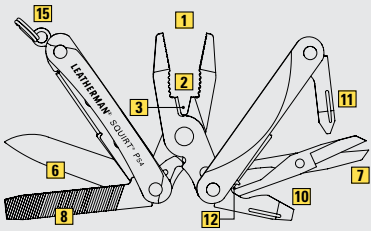

KEYCHAIN TOOL USER GUIDE

© 2011 LEATHERMAN TOOL GROUP, INC. 939751 1011

SQUIRT® PS4