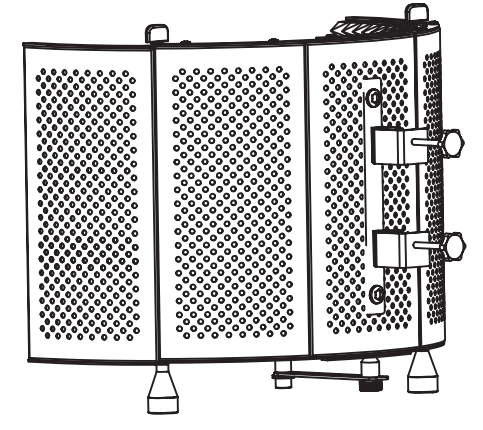

User Manual

A	5/8" washer	1	F	Steel track sheet	1
B	3/8" to 5/8" adapter	2	G	M5 screw	2
C	Tube with 3/8" thread male	1	H	Clamp	1
D	Steel knob with 3/8" thread male	1	Y	Feet	2
E	M6 plastic knob	2	J	Allen key	1