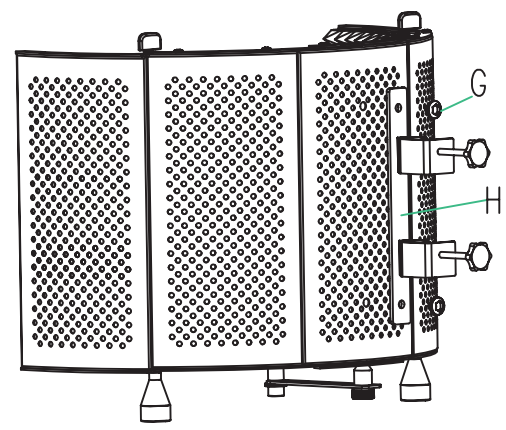

User Manual

A	5/8" washer	1	F	Steel track sheet	1
B	3/8" to 5/8" adapter	2	G	M5 screw	2
C	Tube with 3/8" thread male	1	H	Clamp	1
D	Steel knob with 3/8" thread male	1	Y	Feet	2
E	M6 plastic knob	2	J	Allen key	1