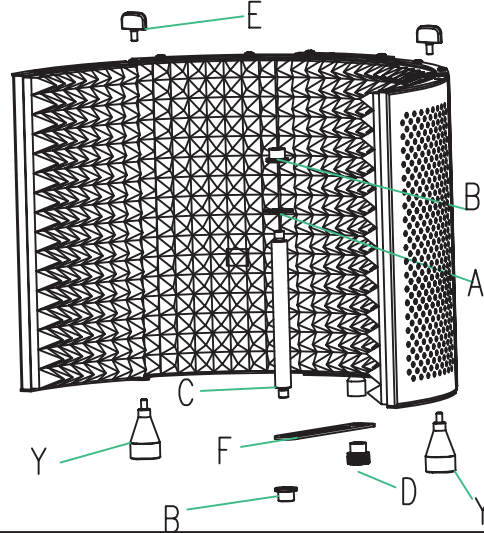

User Manual

A	5/8" washer	1	F	Steel track sheet	1
B	3/8" to 5/8" adapter	2	G	M5 screw	2
C	Tube with 3/8" thread male	1	H	Clamp	1
D	Steel knob with 3/8" thread male	1	Y	Feet	2
E	M6 plastic knob	2	J	Allen key	1

Microphone Isolation Shield
PSMRS11

X-ON Electronics

Largest Supplier of Electrical and Electronic Components

Click to view similar products for [pyle manufacturer](#):

Other Similar products are found below :