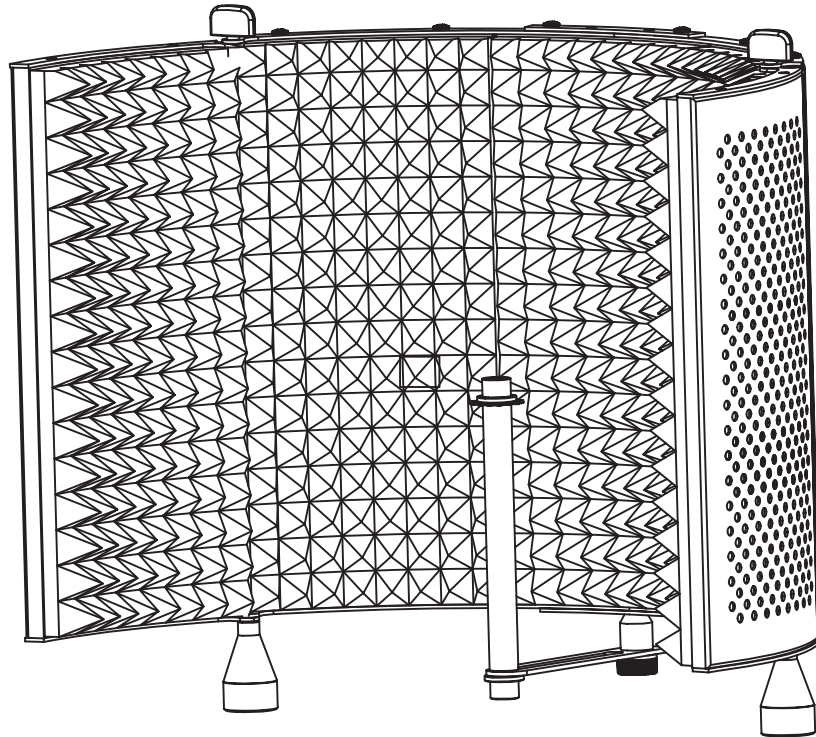

User Manual

A	5/8" washer	1	F	Steel track sheet	1
B	3/8" to 5/8" adapter	2	G	M5 screw	2
C	Tube with 3/8" thread male	1	H	Clamp	1
D	Steel knob with 3/8" thread male	1	Y	Feet	2
E	M6 plastic knob	2	J	Allen key	1