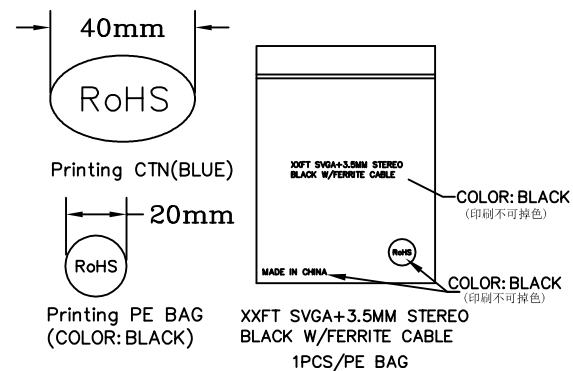

Ø3.5 STEREO PLUG(P1)
(MOLDING BLACK COLOR)

Ø3.5 STEREO PLUG(P2)
(MOLDING BLACK COLOR)

ITEM NO	COLOR	LENGTH	1PCS/PE BAG	CTN
SVST-3MM	BLACK	915±20mm	08*6"*11"	80PC/CTN(46*/30*25CM)
SVST-10MM	BLACK	3050±50mm	08*7"*12"	30PC/CTN(46*/30*25CM)
SVST-25MM	BLACK	7650±60mm	08*9"*14"	80PC/CTN(46*/30*25CM)
SVST-50MM	BLACK	15250±100mm	08*14"*16"	20PC/CTN(46*/30*25CM)
SVST-75MM	BLACK	22875±100mm	08*18"*20"	xPC/CTN(46*/30*25CM)
SVST-100MM	BLACK	30500±100mm	08*18"*20"	xPC/CTN(46*/30*25CM)

NOTE:

- CABLE; (A)28AWG(7/0.12TC),NON-UI,NON-FOIL,2C+S,OD=3.0±0.2mm,BLACK COLOR,PVC JACKET.
(B)28AWG(7/0.12TC),UL2919,AL+D+B,[(28AWG*1C+D+AL)*3COAX+28AWG*5.5PAIR],OD=9.0±0.2mm.BLACK WITH EMBOSS,PVC JACKET.

- LENGTH:L.
- CONNECTORS:HDB15M*2PCS(BLACK INSULATOR),Ø3.5 STEREO PLUG*2PCS(三段式)(SHELL NICKEL).
- MOLD:MOLDING TYPE.
- SCREW:四方模螺絲*4PCS.
- CONTACTS:

HDB15P	1	6	2	7	3	8	4	14	5	12	10	13	11	15	9	64			
HDB15P	1	6	2	7	3	8	4	14	5	12	10	13	11	15	9	64			
	RC	RG	BC	BG	GC	GG	PAIR		PAIR		PAIR		PAIR			SHELL			
																Ø3.5 STEREO PLUG(P1)	1	2	64
																Ø3.5 STEREO PLUG(P2)	1	2	64
																	PAIR		SHELL

- Test machine test condition.
A.100% OPEN,SHORT&INTERMITANCE TEST.
B.CONDUCTOR RESISTANCE:3ohms MAX:
C.INSULATION RESISTANCE:5M Min/,10ms:
8. ALL MUST BE MEET ON ROHS COMPLIANT.

COMPANY	MRP		ITEM NO.	SVST-3MM	NO	B			SCALE	
REVISION	DATE	DISCRPTION	DRAWN BY		SPEC		Stellar Labs Computer +		UNIT(mm)	
REV.A/0	2015.04.14		DESIGNED BY						PAGE	1/1
			APPROVAL							