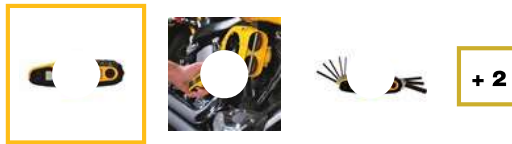

Search

Rollover image to zoom

DWHT70262M FOLDING LOCKING HEX KEY (SAE)

★★★★★ (0) [WRITE A REVIEW](#)

The Folding Locking Hex Key (SAE) includes a push-button locking feature allowing for 3 positions and includes 8 of the most commonly used hex key sizes.

- Push-button locking feature locks in 3 positions at 90°, 135° and 180°
- Durable and ergonomic construction steel side plate for torque
- Includes 8 of the most commonly used hex key sizes
- Available in SAE or MM