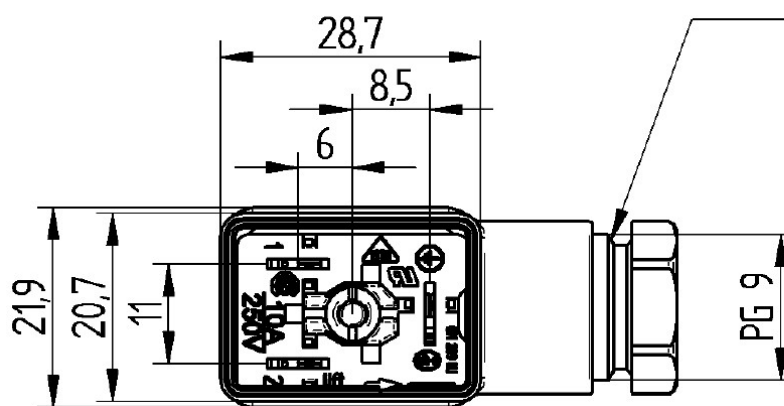

Materials	
Housing, gland screw	PA 6/ Black
Contact Bearer, Gland Screw, Cage	PA 66/ Black
Contact / Contact Plating	CuZn / Cu/Sn
Center Screw / Screw Size	Fe/Zn B / M 3 x 35
Gasket (temperature range)	NBR (-25° to +90° C)

Technical Data	
Standard / Construction Type	Industrial Standard / Type B
No. of Contacts / Terminal Type	2 + PE / Screw
Rated Current	16 A
Rated Voltage (AC/DC)	250 V
Protective Circuit	None
Conductor Size Range	0.25 mm ² (20 AWG) to... 1.5 mm ² (16 AWG)
Type of Connection	Screw Terminal
Approvals	VDE
Gland Outer Thread / Clamp Range	PG 7/ ϕ 4.5 mm to ϕ 7 mm
Packaging Type / Qty per Carton	Carton / 10 pieces bagged

Environmental Conditions	
Temperature Range	-25° to +90° C
Protection Class	IP65

Connector Face View	Circuitry Layout
	

Cable gland: PG 9
 fastening torque:
 (250–375) Ncm

Rev	A	RBS - 12/8/17	Notes	
Order Code	20849		Description	GM 209 NJ-1KK