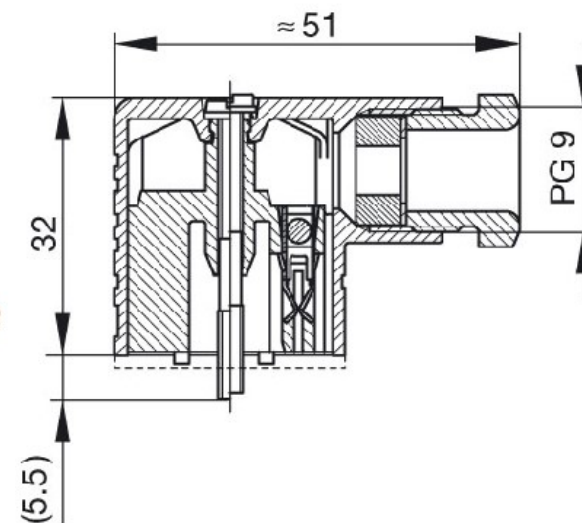

Materials	
Housing, gland screw	PA 6/ Black
Contact Bearer, Gland Screw, Cage	PA 66/ Black
Contact / Contact Plating	CuZn / Cu/Sn
Center Screw / Screw Size	Fe/Zn B / M 3 x 35
Gasket (temperature range)	NBR (-25° to +90° C)

Technical Data	
Standard / Construction Type	Industrial Standard / Type B
No. of Contacts / Terminal Type	2 + PE / Screw
Rated Current	16 A
Rated Voltage (AC/DC)	250 V
Protective Circuit	None
Conductor Size Range	0.25 mm ² (20 AWG) to... 1.5 mm ² (16 AWG)
Type of Connection	Screw Terminal
Approvals	VDE
Gland Outer Thread / Clamp Range	PG 7/ ϕ 4.5 mm to ϕ 7 mm
Packaging Type / Qty per Carton	Carton / 10 pieces bagged

Environmental Conditions	
Temperature Range	-25° to +90° C
Protection Class	IP65

Connector Face View	Circuitry Layout
	

Cable gland: PG 9
 fastening torque:
 (250–375) Ncm

Rev	A	RBS - 12/8/17	Notes	
Order Code	20849		Description	GM 209 NJ-1KK