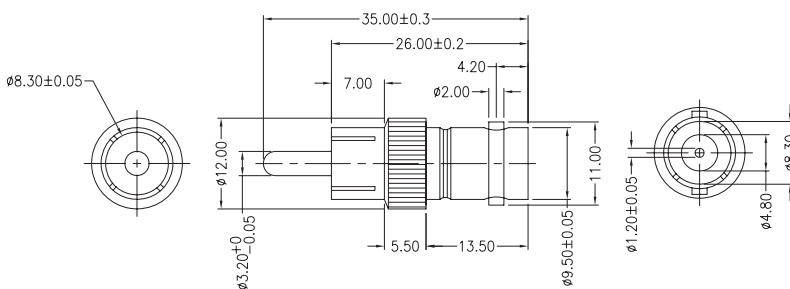

RoHS
Compliant

Specifications

Body	: Brass, Nickel -Plated
Insulator	: Delrin, White
Male Pin (for RCA)	: Brass, Nickel-Plated
Female Pin (for BNC)	: Brass, Nickel-Plated

Diagram

Dimensions : Millimetres

Part Number Table

Description	Part Number
BNC-Female to RCA-Male Adapter - 10 Pack	27-9758

Important Notice : This data sheet and its contents (the "Information") belong to the members of the Premier Farnell group of companies (the "Group") or are licensed to it. No licence is granted for the use of it other than for information purposes in connection with the products to which it relates. No licence of any intellectual property rights is granted. The Information is subject to change without notice and replaces all data sheets previously supplied. The Information supplied is believed to be accurate but the Group assumes no responsibility for its accuracy or completeness, any error in or omission from it or for any use made of it. Users of this data sheet should check for themselves the Information and the suitability of the products for their purpose and not make any assumptions based on information included or omitted. Liability for loss or damage resulting from any reliance on the Information or use of it (including liability resulting from negligence or where the Group was aware of the possibility of such loss or damage arising) is excluded. This will not operate to limit or restrict the Group's liability for death or personal injury resulting from its negligence. pro-SIGNAL is the registered trademark of the Group. © Premier Farnell Limited 2016.