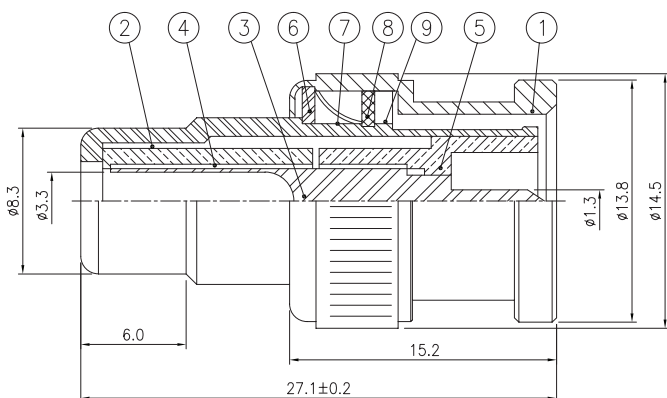

RF Adapter

pro-SIGNAL

RoHS
Compliant

Diagram

Dimensions : Millimetres

No	Part Name	Description	Qty.
1	Shell	Zinc, Nickel-Plated	1
2	Body	Brass, Nickel-Plated	
3	Pin	Brass, Nickel-Plated	
4	Insulator	Delrin, White	
5	Insulator	Delrin, White	
6	Washer	Steel, Nickel -Plated	
7	Spring	Steel, Nickel -Plated	
8	Washer	Steel, Nickel -Plated	
9	Gasket	Rubber, Red	

Part Number Table

Description	Part Number
BNC-Male to RCA-Female Adapter - 10 Pack	27-9760

Important Notice : This data sheet and its contents (the "Information") belong to the members of the Premier Farnell group of companies (the "Group") or are licensed to it. No licence is granted for the use of it other than for information purposes in connection with the products to which it relates. No licence of any intellectual property rights is granted. The Information is subject to change without notice and replaces all data sheets previously supplied. The Information supplied is believed to be accurate but the Group assumes no responsibility for its accuracy or completeness, any error in or omission from it or for any use made of it. Users of this data sheet should check for themselves the Information and the suitability of the products for their purpose and not make any assumptions based on information included or omitted. Liability for loss or damage resulting from any reliance on the Information or use of it (including liability resulting from negligence or where the Group was aware of the possibility of such loss or damage arising) is excluded. This will not operate to limit or restrict the Group's liability for death or personal injury resulting from its negligence. pro-SIGNAL is the registered trademark of the Group. © Premier Farnell Limited 2016.