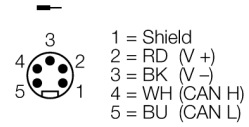

passive junction
Passive junction box
JBBS-57-E811-VM

- **Passive junction, 8-port**
- **Protection class IP67**
- **1 × 7/8" male connector**
- **1 × 7/8" female connector**
- **M12 × 1 female connector**