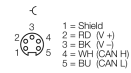

passive junction
Passive junction box
JBBS-57-E811-VM

- **Passive junction, 8-port**
- **Protection class IP67**
- **1 × 7/8" male connector**
- **1 × 7/8" female connector**
- **M12 × 1 female connector**