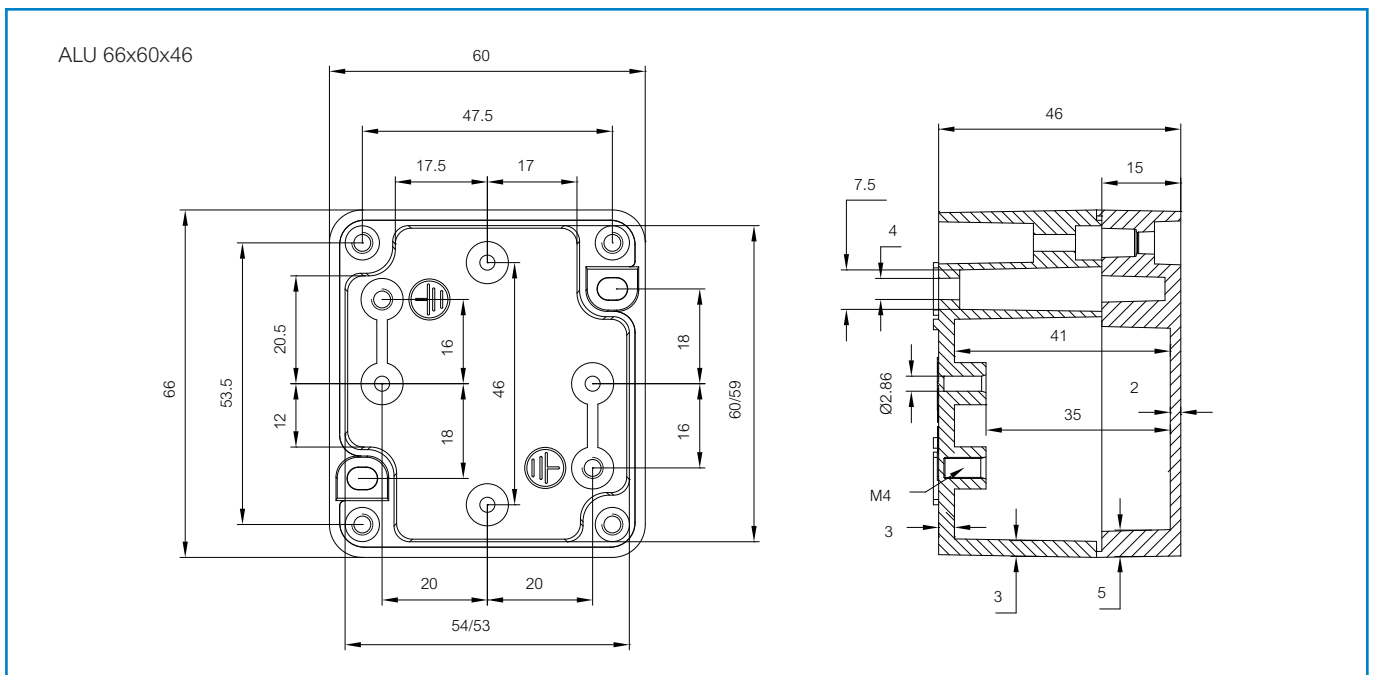

Order symbol: ALN 060605
Product nbr: 7811060
Description: Enclosure
Remarks: Aluminium

EAN: 6418074016034
EI. number:
Finland: 3413045
Electric No. 8212045619
Denmark:
Electric No. Sweden: 2536305

Including: Base with screws for mounting plate/DIN-rail, cover with PUR gasket and stainless steel cover screws.

Dimensions:	Length	Width	Height	Accessories:	
mm:	66	60	46	MIV 5	DIN-35 Mounting rail
inch:	2.6	2.4	1.8	MR 75003	Selftapping taptite screw M3
				MRS 28540	Wall fastening lug (2 pcs)

Materials:		Rating:
Material:	Aluminium	Ingress Protection (EN 60529): IP66/IP67/IP68
Base colour:	RAL 7001	Impact Resistance (EN 62262): IK08
Cover screws material:	Stainless steel	NEMA Class: NEMA 1, 4, 4X, 12, 13
Cover colour:	RAL 7001	
Gasket material:	Polyurethane	

Temperatures:	
Temperature °C (short term):	-50 ... 140 °C
Temperature °C (continuous):	-50 ... 80 °C
Temperature °F (short term):	-60 ... 285 °F
Temperature °F (continuous):	-60 ... 175 °F

Accessories:	
TRM 0507	DIN-15 Mounting rail