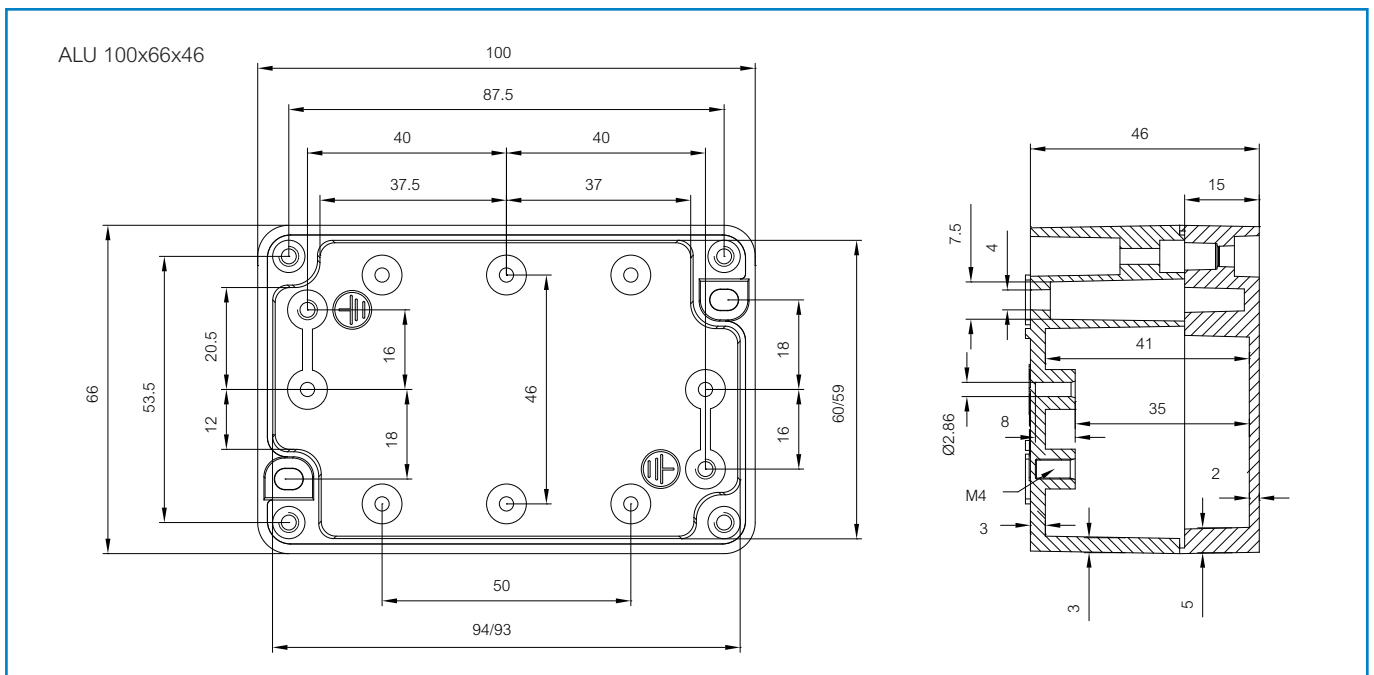

Sample photo

**Order symbol:** ALN 061005  
**Product nbr:** 7811080  
**Description:** Enclosure  
**Remarks:** Aluminium

**EAN:** 6418074016041  
**EI. number:**  
 Finland: 3420042  
 Electric No. 8212045622  
 Denmark:  
 Electric No. Sweden: 2536307

Including: Base with screws for mounting plate/DIN-rail, cover with PUR gasket and stainless steel cover screws.

Dimensions:		Length	Width	Height	Accessories:	
mm:		100	66	46	MR 75003	Selftapping taptite screw M3
inch:		3.9	2.6	1.8	MRS 28540	Wall fastening lug (2 pcs)
Materials:					Rating:	
<b>Material:</b>		Aluminium			Ingress Protection (EN 60529): IP66/IP67/IP68	
<b>Base colour:</b>		RAL 7001			Impact Resistance (EN 62262): IK08	
<b>Cover screws material:</b>		Stainless steel			NEMA Class: NEMA 1, 4, 4X, 12, 13	
<b>Cover colour:</b>		RAL 7001			<b>Certificates:</b>	
<b>Gasket material:</b>		Polyurethane			SGS Fimko	
Temperatures:						
<b>Temperature °C (short term):</b>		-50 ... 140 °C				
<b>Temperature °C (continuous):</b>		-50 ... 80 °C				
<b>Temperature °F (short term):</b>		-60 ... 285 °F				
<b>Temperature °F (continuous):</b>		-60 ... 175 °F				
Accessories:						
ARM 0610		DIN-15 Mounting rail				