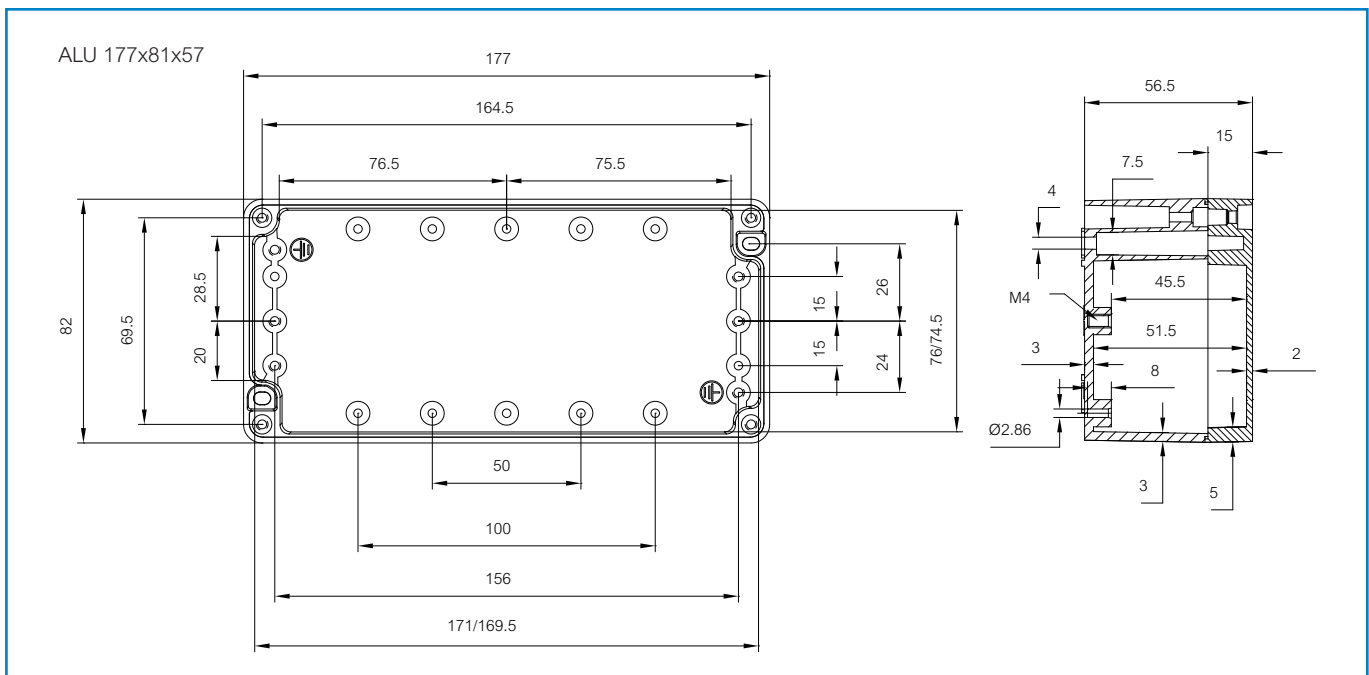

Sample photo

**Order symbol:** ALN 081806  
**Product nbr:** 7811170  
**Description:** Enclosure  
**Remarks:** Aluminium

**EAN:** 6418074016089  
**EI. number:**  
 Finland: 3420046  
 Electric No. 8212045664  
 Denmark:  
 Electric No. Sweden: 2536315

Including: Base with screws for mounting plate/DIN-rail, cover with PUR gasket and stainless steel cover screws.

Dimensions:				Accessories:	
	Length	Width	Height		
<b>mm:</b>	177	81	57	ARM 0818	DIN-15 Mounting rail
<b>inch:</b>	7.0	3.2	2.2	EKV 12	DIN-35 Mounting rail
<b>Materials:</b>				MR 75003	Selftapping taptite screw M3
<b>Material:</b>	Aluminium			MRS 28540	Wall fastening lug (2 pcs)
<b>Base colour:</b>	RAL 7001			<b>Rating:</b>	
<b>Cover screws material:</b>	Stainless steel			Ingress Protection (EN 60529): IP66/IP67/IP68	
<b>Cover colour:</b>	RAL 7001			Impact Resistance (EN 62262): IK08	
<b>Gasket material:</b>	Polyurethane			NEMA Class: NEMA 1, 4, 4X, 12, 13	
<b>Temperatures:</b>				<b>Certificates:</b>	
<b>Temperature °C (short term):</b>	-50 ... 140 °C			SGS Fimko	
<b>Temperature °C (continuous):</b>	-50 ... 80 °C				
<b>Temperature °F (short term):</b>	-60 ... 285 °F				
<b>Temperature °F (continuous):</b>	-60 ... 175 °F				
<b>Accessories:</b>					
AM 0818	Mounting plate				