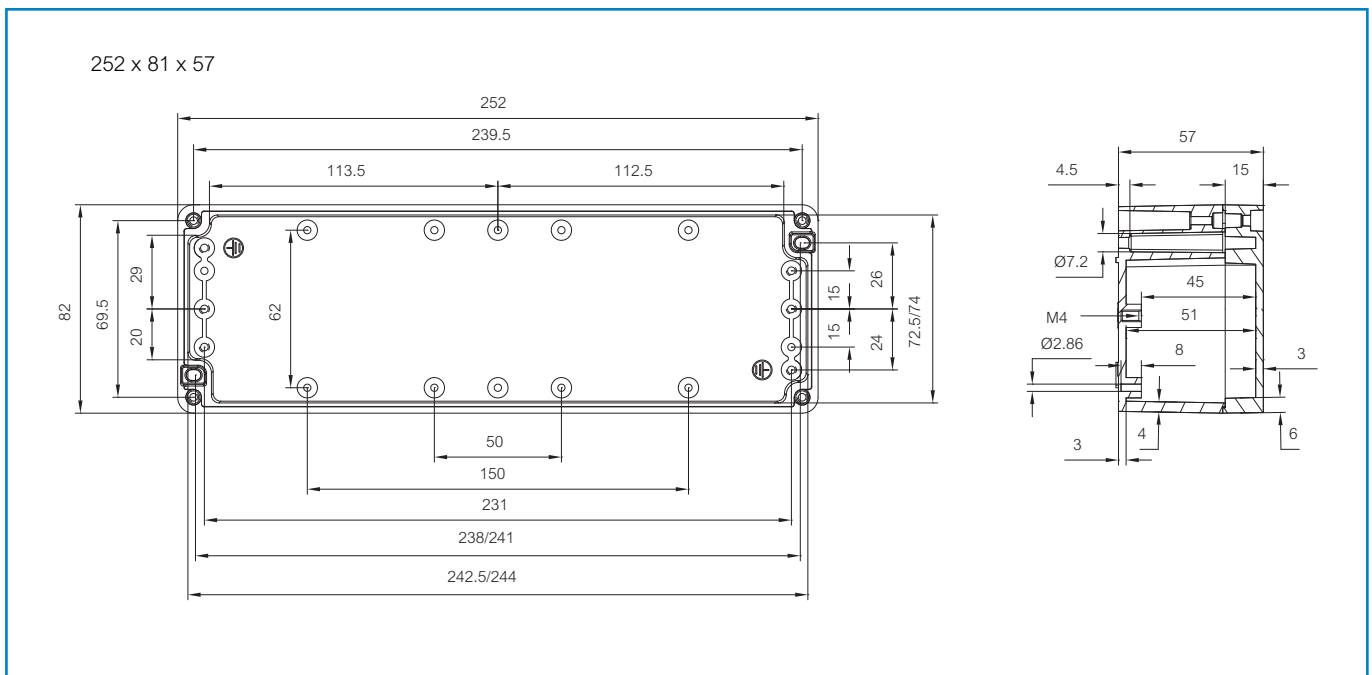

Sample photo

Order symbol: ALN 082506
Product nbr: 7811190
Description: Enclosure
Remarks: Aluminium

EAN: 6418074016096
EI. number:
Finland: 3420047
Electric No. Sweden: 2536317

Including: Base with screws for mounting plate/DIN-rail, cover with PUR gasket and stainless steel cover screws.

Dimensions:			Accessories:		
Length	Width	Height			
mm:	252	81	57	AM 0813	Mounting plate
inch:	9.9	3.2	2.2	AM 0818	Mounting plate
Materials:			AM 0825	Mounting plate	
Material:	Aluminium		ARM 0808	DIN-15 Mounting rail	
Base colour:	RAL 7001		ARM 0825	DIN-15 Mounting rail	
Cover screws material:	Stainless steel		ARH 26	DIN-35 Mounting rail	
Cover colour:	RAL 7001		MR 75003	Selftapping tapite screw M3	
Gasket material:	Polyurethane		MRS 28540	Wall fastening lug (2 pcs)	
Temperatures:			Rating:		
Temperature °C (short term):	-50 ... 140 °C			Ingress Protection (EN 60529): IP66/IP67/IP68	
Temperature °C (continuous):	-50 ... 80 °C			Impact Resistance (EN 62262): IK08	
Temperature °F (short term):	-60 ... 285 °F			NEMA Class: NEMA 1, 4, 4X, 12, 13	
Temperature °F (continuous):	-60 ... 175 °F			Certificates:	
Accessories:			SGS Fimko		
AM 0808	Mounting plate				