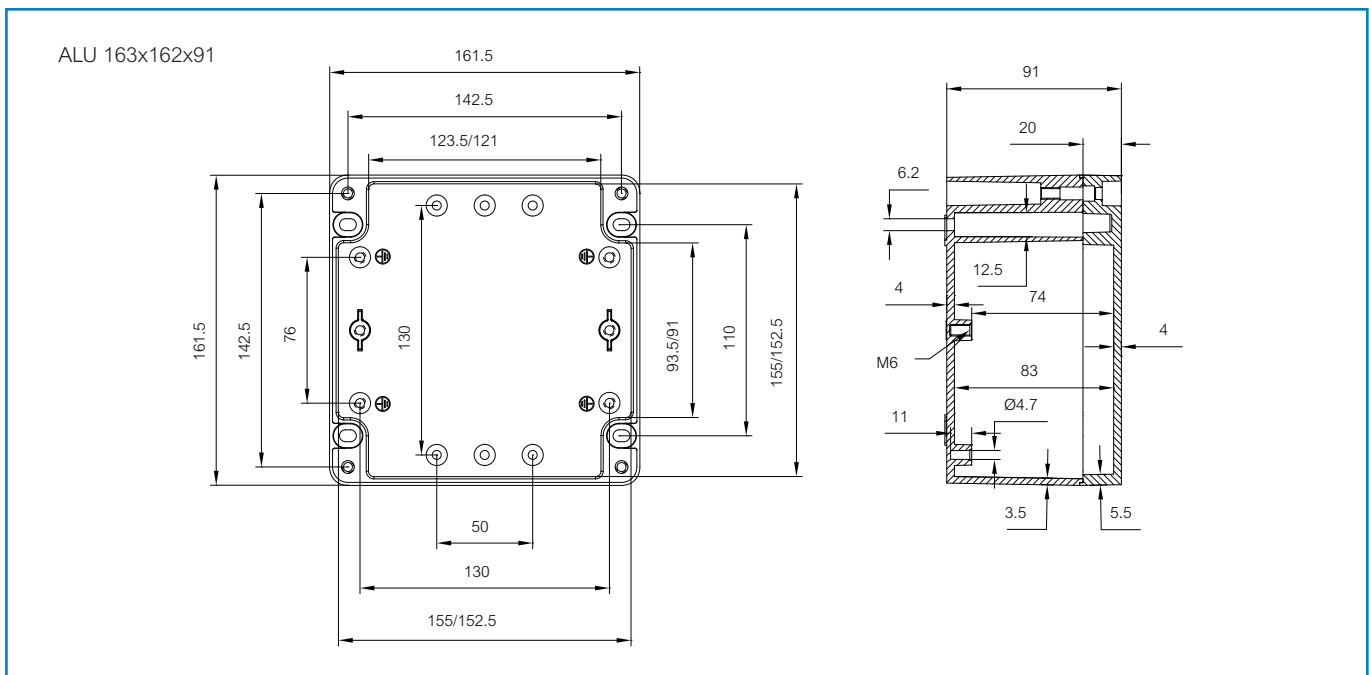

Sample photo

**Order symbol:** ALN 161609  
**Product nbr:** 7811270  
**Description:** Enclosure  
**Remarks:** Aluminium

**EAN:** 6418074016126  
**EI. number:**  
**Finland:** 3420051  
**Electric No. Denmark:** 8212045716  
**Electric No. Sweden:** 2536325

Including: Base with screws for mounting plate/DIN-rail, cover with PUR gasket and stainless steel cover screws.

Dimensions:				Accessories:	
	Length	Width	Height		
<b>mm:</b>	163	162	91	ARM 0615	DIN-15 Mounting rail
<b>inch:</b>	6.4	6.4	3.6	ARH 16	DIN-35 Mounting rail
<b>Materials:</b>				MR 75005	Selftapping taptite screw M5
<b>Material:</b>	Aluminium			MRS 28541	Wall fastening lug (2 pcs)
<b>Base colour:</b>	RAL 7001			PH A & AH A/B	Hinge set
<b>Cover screws material:</b>	Stainless steel			<b>Rating:</b>	
<b>Cover colour:</b>	RAL 7001			Ingress Protection (EN 60529): IP66/IP67/IP68	
<b>Gasket material:</b>	Polyurethane			Impact Resistance (EN 62262): IK08	
<b>Temperatures:</b>				NEMA Class: NEMA 1, 4, 4X, 12, 13	
<b>Temperature °C (short term):</b>	-50 ... 140 °C			<b>Certificates:</b>	
<b>Temperature °C (continuous):</b>	-50 ... 80 °C			SGS Fimko	
<b>Temperature °F (short term):</b>	-60 ... 285 °F				
<b>Temperature °F (continuous):</b>	-60 ... 175 °F				
<b>Accessories:</b>					
AM 1616	Mounting plate				