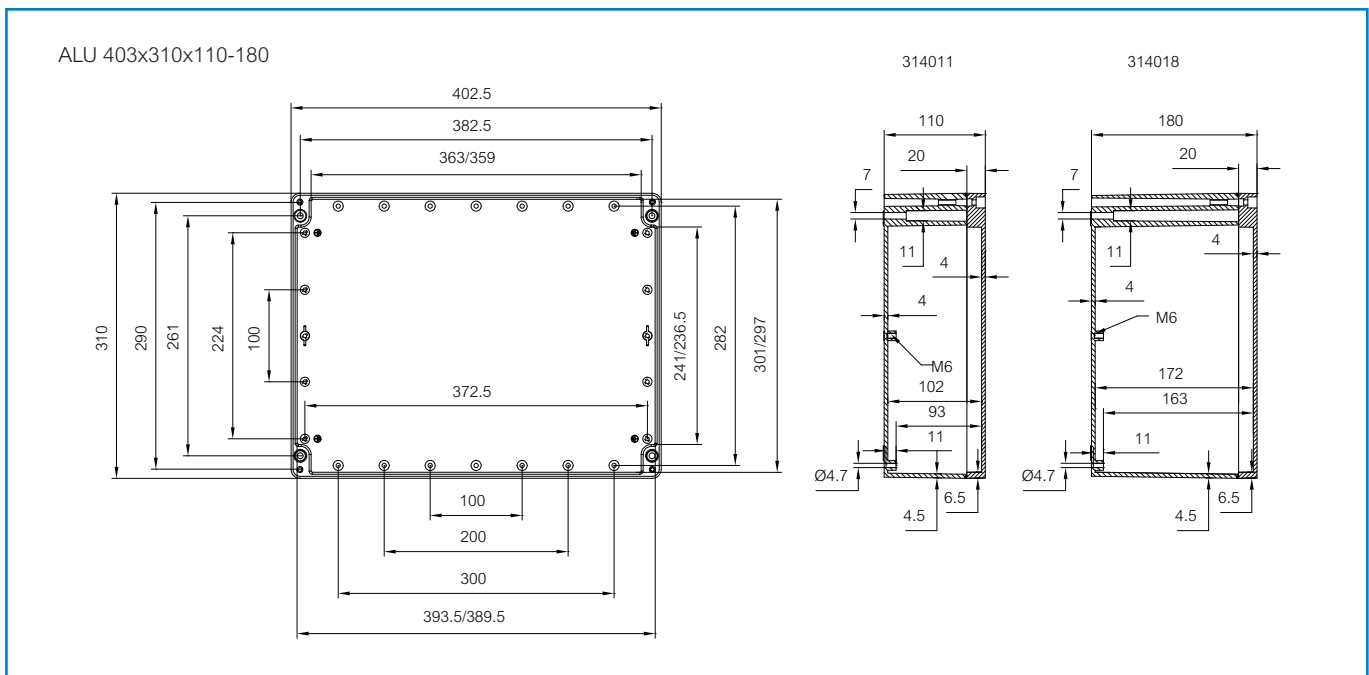

Order symbol: ALN 314018
Product nbr: 7811460
Description: Enclosure
Remarks: Aluminium

EAN: 6418074016256
EI. number:
Finland: 3420006
Electric No. 8212045842
Denmark:
Electric No. Sweden: 7811460

Including: Base with screws for mounting plate/DIN-rail, cover with PUR gasket and stainless steel cover screws.

Dimensions:	Length	Width	Height	Accessories:	
mm:	403	310	180	ARH 40	DIN-35 Mounting rail
inch:	15.9	12.2	7.1	MRS 28541	Wall fastening lug (2 pcs)
				PH A & AH A/B	Hinge set

Materials:		Rating:
Material:	Aluminium	Ingress Protection (EN 60529): IP66/IP67/IP68
Base colour:	RAL 7001	Impact Resistance (EN 62262): IK08
Cover screws material:	Stainless steel	NEMA Class: NEMA 1, 4, 4X, 12, 13
Cover colour:	RAL 7001	

Temperatures:	
Temperature °C (short term):	-50 ... 140 °C
Temperature °C (continuous):	-50 ... 80 °C
Temperature °F (short term):	-60 ... 285 °F
Temperature °F (continuous):	-60 ... 175 °F

Accessories:	
AM 3140	Mounting plate