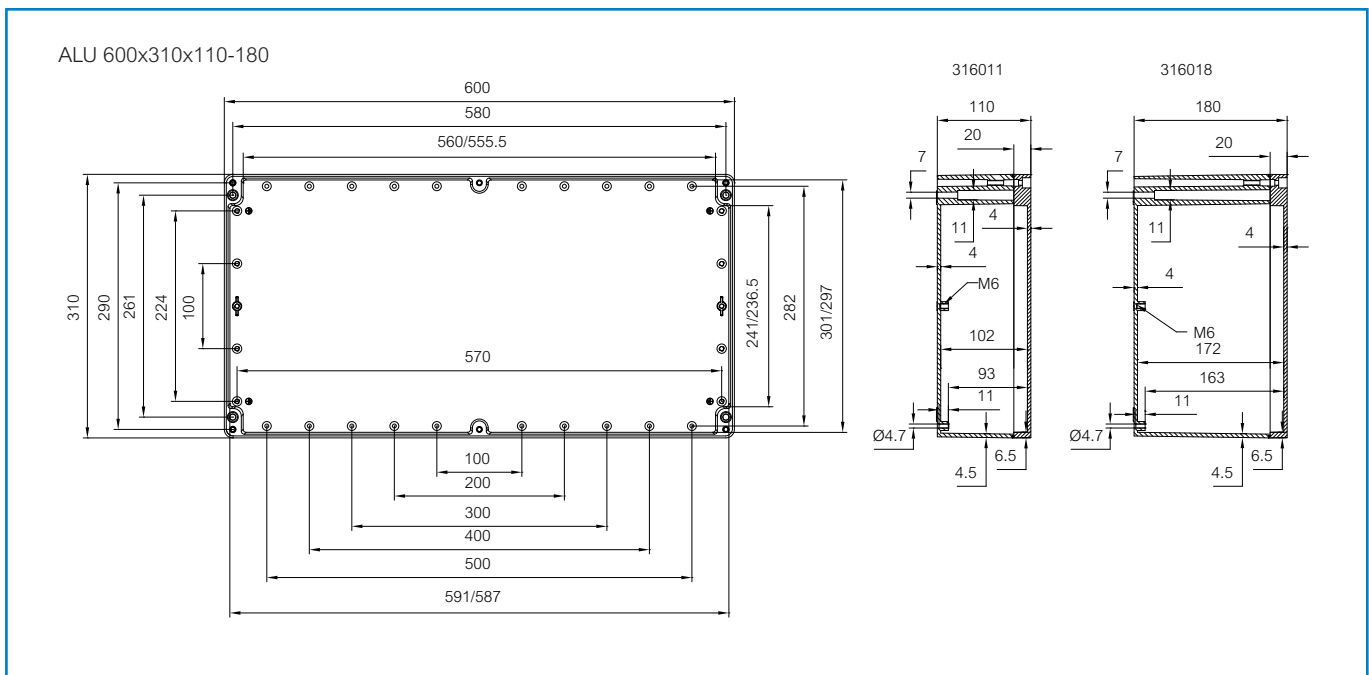

Order symbol: ALN 316018
Product nbr: 7811480
Description: Enclosure
Remarks: Aluminium

EAN: 6418074016263
EI. number:
Finland: 3420008
Electric No. 8212045868
Denmark:
Electric No. Sweden: 7811480

Including: Base with screws for mounting plate/DIN-rail, cover with PUR gasket and stainless steel cover screws.

Dimensions:	Length	Width	Height	Accessories:	
mm:	600	310	180	ARH 60	DIN-35 Mounting rail
inch:	23.6	12.2	7.1	MRS 28541	Wall fastening lug (2 pcs)
				PH A & AH A/B	Hinge set

Materials:		Rating:
Material:	Aluminium	Ingress Protection (EN 60529): IP66/IP67/IP68
Base colour:	RAL 7001	Impact Resistance (EN 62262): IK08
Cover screws material:	Stainless steel	NEMA Class: NEMA 1, 4, 4X, 12, 13
Cover colour:	RAL 7001	

Temperatures:	
Temperature °C (short term):	-50 ... 140 °C
Temperature °C (continuous):	-50 ... 80 °C
Temperature °F (short term):	-60 ... 285 °F
Temperature °F (continuous):	-60 ... 175 °F

Accessories:	
AM 3160	Mounting plate