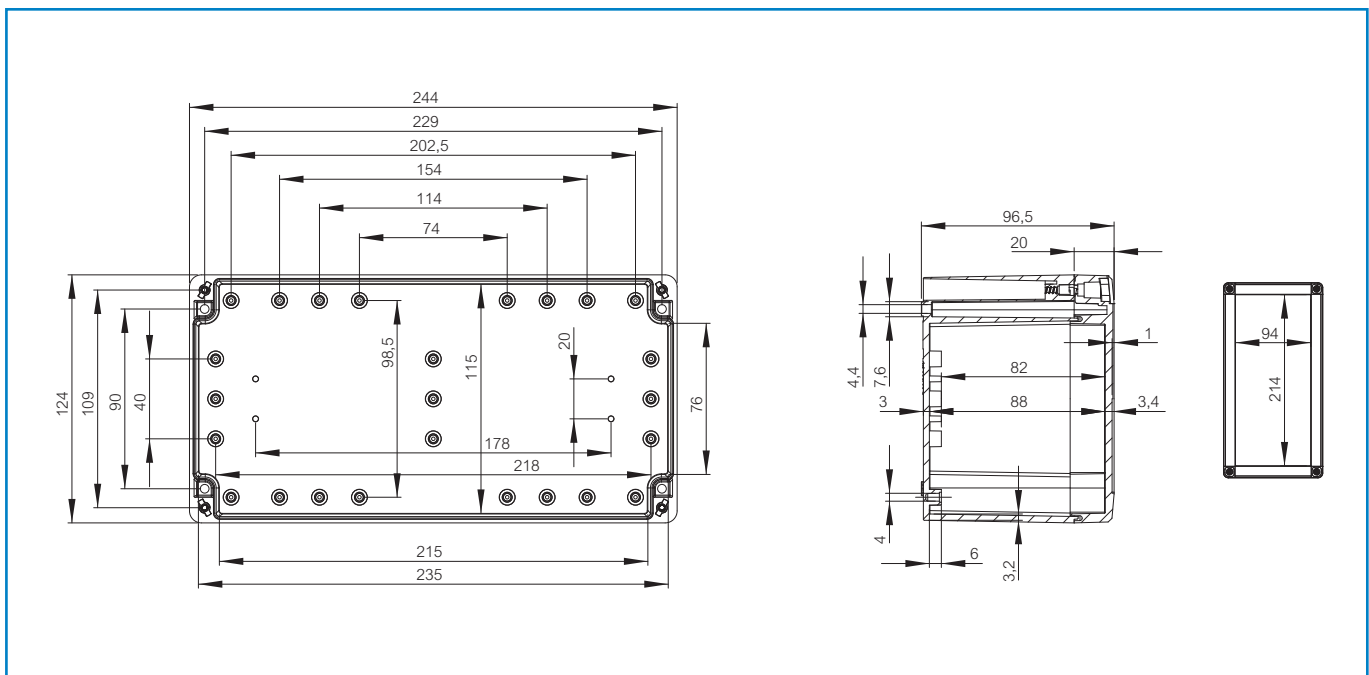

Sample photo

Order symbol: PCQ3 122410
Product nbr: 7035781
Description: Enclosure, PC
Remarks: Grey cover (quick-locking)

EAN: 6418074099075
El. number:
Finland: 3424188

Including: Base with screws for mounting plate/DIN-rail, cover with PUR gasket and quick-locking cover screws.

Dimensions:				Accessories:	
	Length	Width	Height		
mm:	244	124	97	TRM 0812	DIN-15 Mounting rail
inch:	9.6	4.9	3.8	MIN 20	DIN-15 Mounting rail
Materials:				TRH 1212	DIN-35 Mounting rail
Material:	Polycarbonate			TRH 24	DIN-35 Mounting rail
Base colour:	RAL 7035 -light grey			TF 28037	Wall fastening lug (4 pcs)
Cover screws material:	Stainless steel			TH A	Grey plastic hinges (2 pcs)
Cover colour:	RAL 7035 -light grey			EU 3 QuickLock set 60	QuickLock screws (60 pcs)
Gasket material:	Polyurethane			MR 28036EU Set 60	Mounting screws (60 pcs)
				EU 3 Plug set 60/30	EU 3 Cover screw plug set 60/30
				EU 3 Plug set 60/30 BL	EU 3 Cover screw plug set 60/30 black
Temperatures:				Rating:	
Temperature °C (short term):	-40 ... 120 °C			Ingress Protection (EN 60529): IP66/IP67	
Temperature °C (continuous):	-40 ... 80 °C			Impact Resistance (EN 62262): IK07	
Temperature °F (short term):	-40 ... 250 °F			Electrical insulation: Totally insulated	
Temperature °F (continuous):	-40 ... 175 °F			Halogen free (DIN/VDE 0472, Part 815): 1	
				Glow Wire Test (IEC 695-2-1) °C: 650	
Accessories:				Certificates:	
TM 1224	Mounting plate			SGS Fimko	
				Gost R	