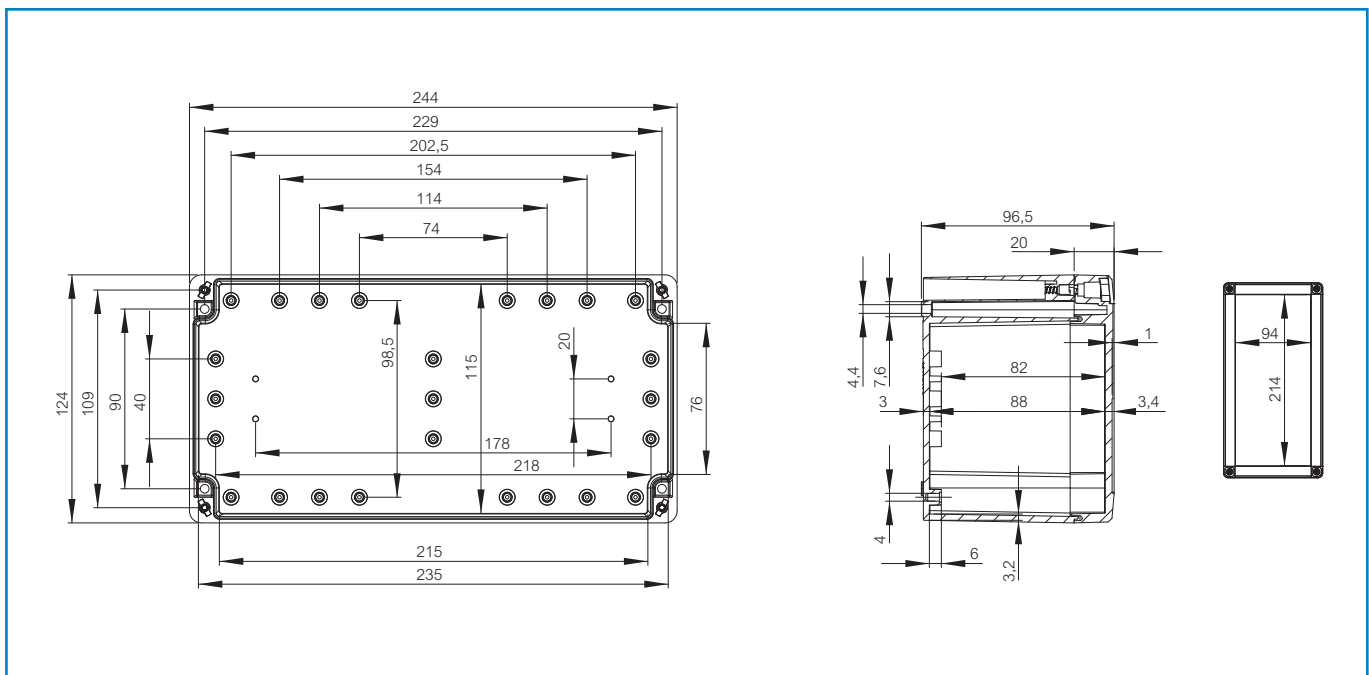

Sample photo

Order symbol: PCTQ3 122410
Product nbr: 7025780
Description: Enclosure, PC
Remarks: Smoked transparent cover (quick-locking)

EAN: 6418074099082
EI. number:
Finland: 3424190

Including: Base with screws for mounting plate/DIN-rail, cover with PUR gasket and quick-locking cover screws.

Dimensions:			Accessories:		
Length	Width	Height			
mm:	244	124	97	TRM 0812	DIN-15 Mounting rail
inch:	9.6	4.9	3.8	MIN 20	DIN-15 Mounting rail
Materials:			TRH 1212	DIN-35 Mounting rail	
Material:	Polycarbonate		TRH 24	DIN-35 Mounting rail	
Base colour:	RAL 7035 -light grey		TF 28037	Wall fastening lug (4 pcs)	
Cover screws material:	Stainless steel		TH A	Grey plastic hinges (2 pcs)	
Cover colour:	Clear transparent		EU 3 QuickLock set 60	QuickLock screws (60 pcs)	
Gasket material:	Polyurethane		MR 28036EU Set 60	Mounting screws (60 pcs)	
			EU 3 Plug set 60/30	EU 3 Cover screw plug set 60/30	
			EU 3 Plug set 60/30 BL	EU 3 Cover screw plug set 60/30 black	
Temperatures:			Rating:		
Temperature °C (short term):	-40 ... 120 °C		Ingress Protection (EN 60529): IP66/IP67		
Temperature °C (continuous):	-40 ... 80 °C		Impact Resistance (EN 62262): IK07		
Temperature °F (short term):	-40 ... 250 °F		Electrical insulation: Totally insulated		
Temperature °F (continuous):	-40 ... 175 °F		Halogen free (DIN/VDE 0472, Part 815): 1		
			Glow Wire Test (IEC 695-2-1) °C: 650		
Accessories:			Certificates:		
TM 1224	Mounting plate		SGS Fimko		
			Gost R		