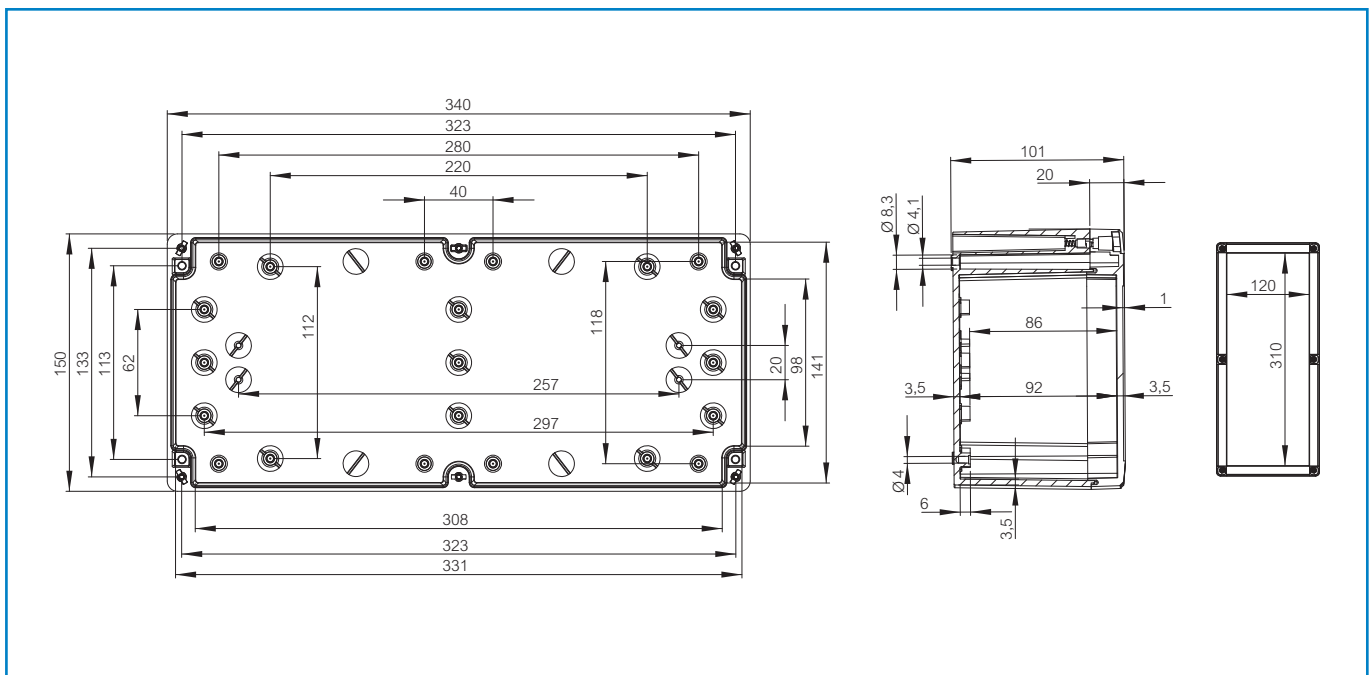

Sample photo

Order symbol: PCQ3 153410
Product nbr: 7035701
Description: Enclosure, PC
Remarks: Grey cover (quick-locking)

EAN: 6418074099136
EI. number:
Finland: 3424198

Including: Base with screws for mounting plate/DIN-rail, cover with PUR gasket and quick-locking cover screws.

Dimensions:				Accessories:	
	Length	Width	Height		
mm:	340	150	101	TRH 34	DIN-35 Mounting rail
inch:	13.4	5.9	4.0	TRH 15	DIN-35 Mounting rail
Materials:				TF 28037	Wall fastening lug (4 pcs)
Material:	Polycarbonate			TH A	Grey plastic hinges (2 pcs)
Base colour:	RAL 7035 -light grey			EU 3 QuickLock set 60	QuickLock screws (60 pcs)
Cover screws material:	Stainless steel			MR 28036EU Set 60	Mounting screws (60 pcs)
Cover colour:	RAL 7035 -light grey			EU 3 Plug set 60/30	EU 3 Cover screw plug set 60/30
Gasket material:	Polyurethane			EU 3 Plug set 60/30 BL	EU 3 Cover screw plug set 60/30 black
Temperatures:				Rating:	
Temperature °C (short term):	-40 ... 120 °C			Ingress Protection (EN 60529): IP66/IP67	
Temperature °C (continuous):	-40 ... 80 °C			Impact Resistance (EN 62262): IK07/IK08	
Temperature °F (short term):	-40 ... 250 °F			Electrical insulation: Totally insulated	
Temperature °F (continuous):	-40 ... 175 °F			Halogen free (DIN/VDE 0472, Part 815): 1	
Accessories:				Glow Wire Test (IEC 695-2-1) °C: 960	
TM 1534	Mounting plate			Certificates:	
				SGS Fimko	
				Gost R	