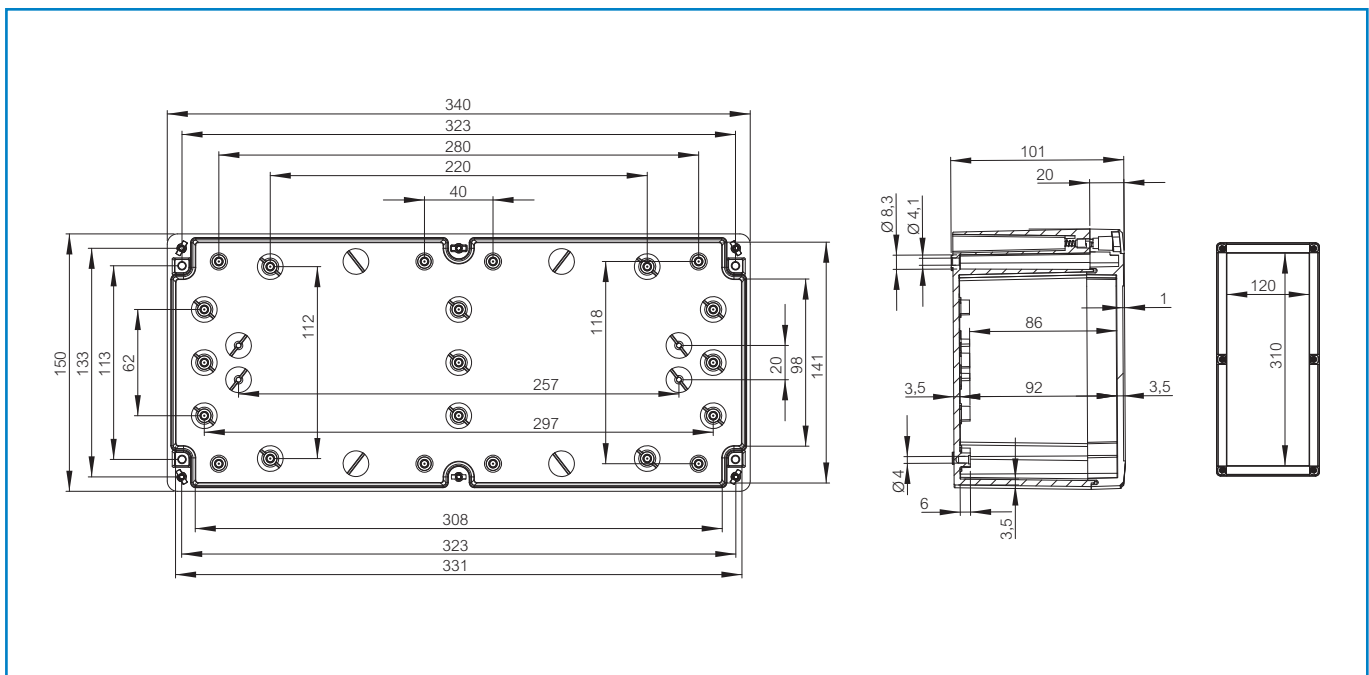

Sample photo

Order symbol: PCTQ3 153410
Product nbr: 7025700
Description: Enclosure, PC
Remarks: Smoked transparent cover (quick-locking)

EAN: 6418074099143
EI. number:
Finland: 3424199

Including: Base with screws for mounting plate/DIN-rail, cover with PUR gasket and quick-locking cover screws.

Dimensions:				Accessories:	
	Length	Width	Height		
mm:	340	150	101	TRH 34	DIN-35 Mounting rail
inch:	13.4	5.9	4.0	TRH 15	DIN-35 Mounting rail
Materials:				TF 28037	Wall fastening lug (4 pcs)
Material:	Polycarbonate			TH A	Grey plastic hinges (2 pcs)
Base colour:	RAL 7035 -light grey			EU 3 QuickLock set 60	QuickLock screws (60 pcs)
Cover screws material:	Stainless steel			MR 28036EU Set 60	Mounting screws (60 pcs)
Cover colour:	Clear transparent			EU 3 Plug set 60/30	EU 3 Cover screw plug set 60/30
Gasket material:	Polyurethane			EU 3 Plug set 60/30 BL	EU 3 Cover screw plug set 60/30 black
Temperatures:				Rating:	
Temperature °C (short term):	-40 ... 120 °C			Ingress Protection (EN 60529): IP66/IP67	
Temperature °C (continuous):	-40 ... 80 °C			Impact Resistance (EN 62262): IK07/IK08	
Temperature °F (short term):	-40 ... 250 °F			Electrical insulation: Totally insulated	
Temperature °F (continuous):	-40 ... 175 °F			Halogen free (DIN/VDE 0472, Part 815): 1	
Accessories:				Glow Wire Test (IEC 695-2-1) °C: 960	
TM 1534	Mounting plate			Certificates:	
				SGS Fimko	
				Gost R	