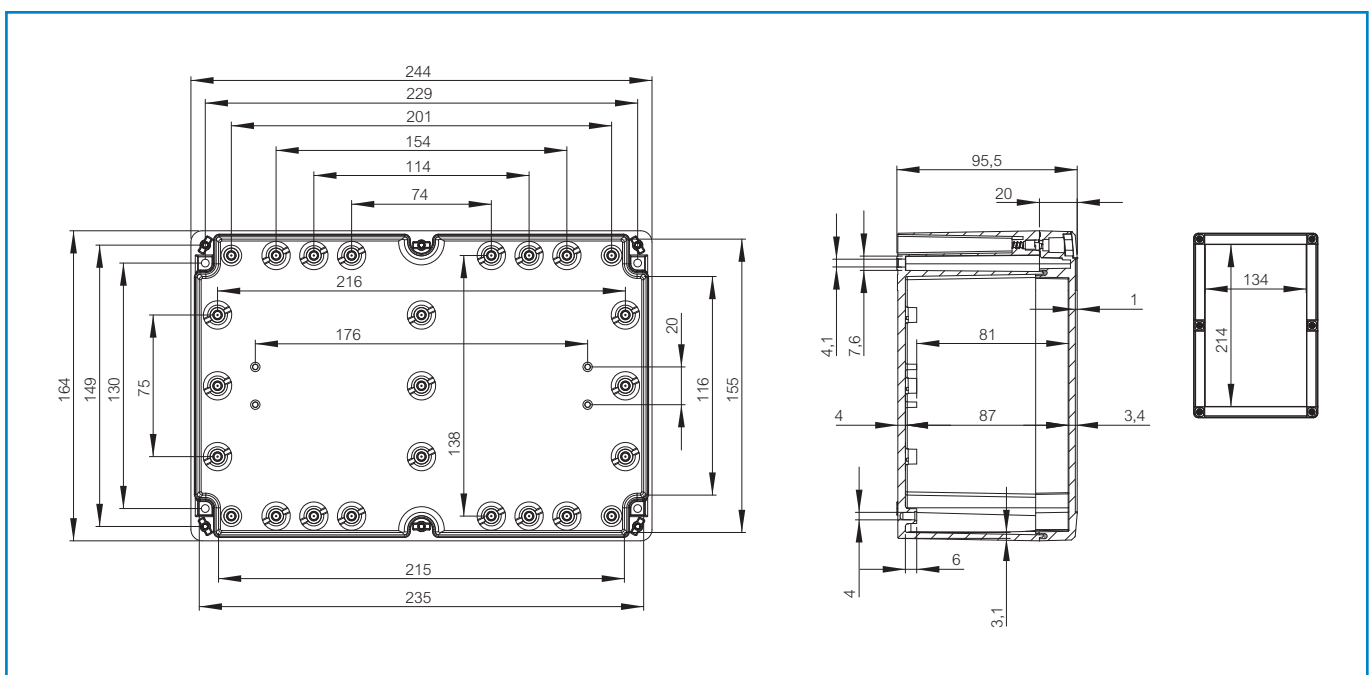

Sample photo

Order symbol: PCQ3 162409
Product nbr: 7035811
Description: Enclosure, PC
Remarks: Grey cover (quick-locking)

EAN: 6418074099259
EI. number:
Finland: 3424239

Including: Base with screws for mounting plate/DIN-rail, cover with PUR gasket and quick-locking cover screws.

Dimensions:		Length	Width	Height	Accessories:		
mm:		244	164	95	MIN 20	DIN-15 Mounting rail	
inch:		9.6	6.5	3.7	TRH 24	DIN-35 Mounting rail	
Materials:						TF 28037	Wall fastening lug (4 pcs)
Material:	Polycarbonate					TH A	Grey plastic hinges (2 pcs)
Base colour:	RAL 7035 -light grey					EU 3 QuickLock set 60	QuickLock screws (60 pcs)
Cover screws material:	Stainless steel					MR 28036EU Set 60	Mounting screws (60 pcs)
Cover colour:	RAL 7035 -light grey					EU 3 Plug set 60/30	EU 3 Cover screw plug set 60/30
Gasket material:	Polyurethane					EU 3 Plug set 60/30 BL	EU 3 Cover screw plug set 60/30 black
Temperatures:						Rating:	
Temperature °C (short term):	-40 ... 120 °C					Ingress Protection (EN 60529): IP66/IP67	
Temperature °C (continuous):	-40 ... 80 °C					Impact Resistance (EN 62262): IK07	
Temperature °F (short term):	-40 ... 250 °F					Electrical insulation: Totally insulated	
Temperature °F (continuous):	-40 ... 175 °F					Halogen free (DIN/VDE 0472, Part 815): 1	
Accessories:						Glow Wire Test (IEC 695-2-1) °C: 650	
TM 1624	Mounting plate					Certificates:	
						SGS Fimko	
						Gost R	