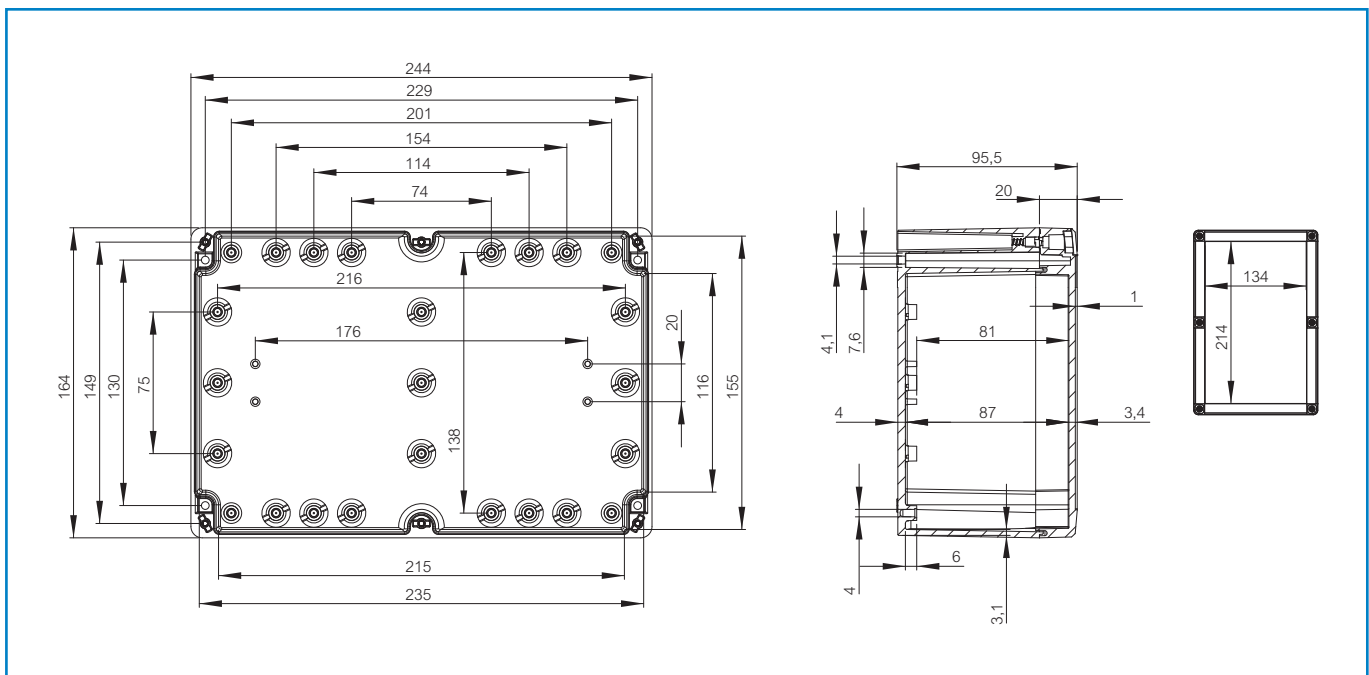

Sample photo

Order symbol: PCTQ3 162409
Product nbr: 7025810
Description: Enclosure, PC
Remarks: Smoked transparent cover (quick-locking)

EAN: 6418074099266
EI. number:
Finland: 3424241

Including: Base with screws for mounting plate/DIN-rail, cover with PUR gasket and quick-locking cover screws.

Dimensions:				Accessories:	
	Length	Width	Height		
mm:	244	164	95	MIN 20	DIN-15 Mounting rail
inch:	9.6	6.5	3.7	TRH 24	DIN-35 Mounting rail
Materials:				TF 28037	Wall fastening lug (4 pcs)
Material:	Polycarbonate			TH A	Grey plastic hinges (2 pcs)
Base colour:	RAL 7035 -light grey			EU 3 QuickLock set 60	QuickLock screws (60 pcs)
Cover screws material:	Stainless steel			MR 28036EU Set 60	Mounting screws (60 pcs)
Cover colour:	Clear transparent			EU 3 Plug set 60/30	EU 3 Cover screw plug set 60/30
Gasket material:	Polyurethane			EU 3 Plug set 60/30 BL	EU 3 Cover screw plug set 60/30 black
Temperatures:				Rating:	
Temperature °C (short term):	-40 ... 120 °C			Ingress Protection (EN 60529): IP66/IP67	
Temperature °C (continuous):	-40 ... 80 °C			Impact Resistance (EN 62262): IK07	
Temperature °F (short term):	-40 ... 250 °F			Electrical insulation: Totally insulated	
Temperature °F (continuous):	-40 ... 175 °F			Halogen free (DIN/VDE 0472, Part 815): 1	
Accessories:				Glow Wire Test (IEC 695-2-1) °C: 650	
TM 1624	Mounting plate			Certificates:	
				SGS Fimko	
				Gost R	