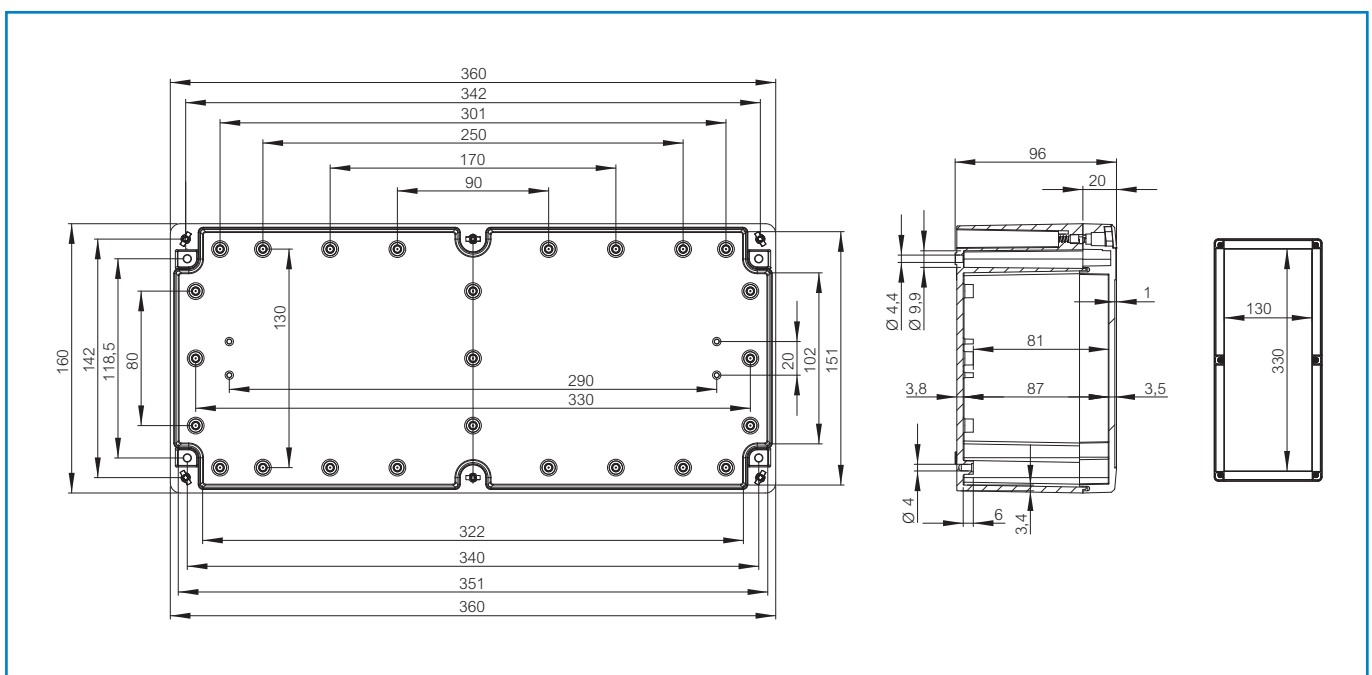

Sample photo

**Order symbol:** PCQ3 163610  
**Product nbr:** 7035751  
**Description:** Enclosure, PC  
**Remarks:** Grey cover (quick-locking)

**EAN:** 6418074099310  
**EI. number:**  
**Finland:** 3424259

Including: Base with screws for mounting plate/DIN-rail, cover with PUR gasket and quick-locking cover screws.

Dimensions:		Length	Width	Height	Accessories:	
mm:		360	160	96	ARM 0615	DIN-15 Mounting rail
inch:		14.2	6.3	3.8	DH-3	DIN-35 Mounting rail
<b>Materials:</b>					TRH 2036	DIN-35 Mounting rail
<b>Material:</b>	Polycarbonate				TF 28037	Wall fastening lug (4 pcs)
<b>Base colour:</b>	RAL 7035 -light grey				TH A	Grey plastic hinges (2 pcs)
<b>Cover screws material:</b>	Stainless steel				EU 3 QuickLock set 60	QuickLock screws (60 pcs)
<b>Cover colour:</b>	RAL 7035 -light grey				MR 28036EU Set 60	Mounting screws (60 pcs)
<b>Gasket material:</b>	Polyurethane				EU 3 Plug set 60/30	EU 3 Cover screw plug set 60/30
<b>Temperatures:</b>					EU 3 Plug set 60/30 BL	EU 3 Cover screw plug set 60/30 black
<b>Temperature °C (short term):</b>	-40 ... 120 °C				<b>Rating:</b>	
<b>Temperature °C (continuous):</b>	-40 ... 80 °C				Ingress Protection (EN 60529): IP66/IP67	
<b>Temperature °F (short term):</b>	-40 ... 250 °F				Impact Resistance (EN 62262): IK07	
<b>Temperature °F (continuous):</b>	-40 ... 175 °F				Electrical insulation: Totally insulated	
<b>Accessories:</b>					Halogen free (DIN/VDE 0472, Part 815): 1	
TM 1636	Mounting plate				Glow Wire Test (IEC 695-2-1) °C: 650	
					<b>Certificates:</b>	
					SGS Fimko	
					Gost R	