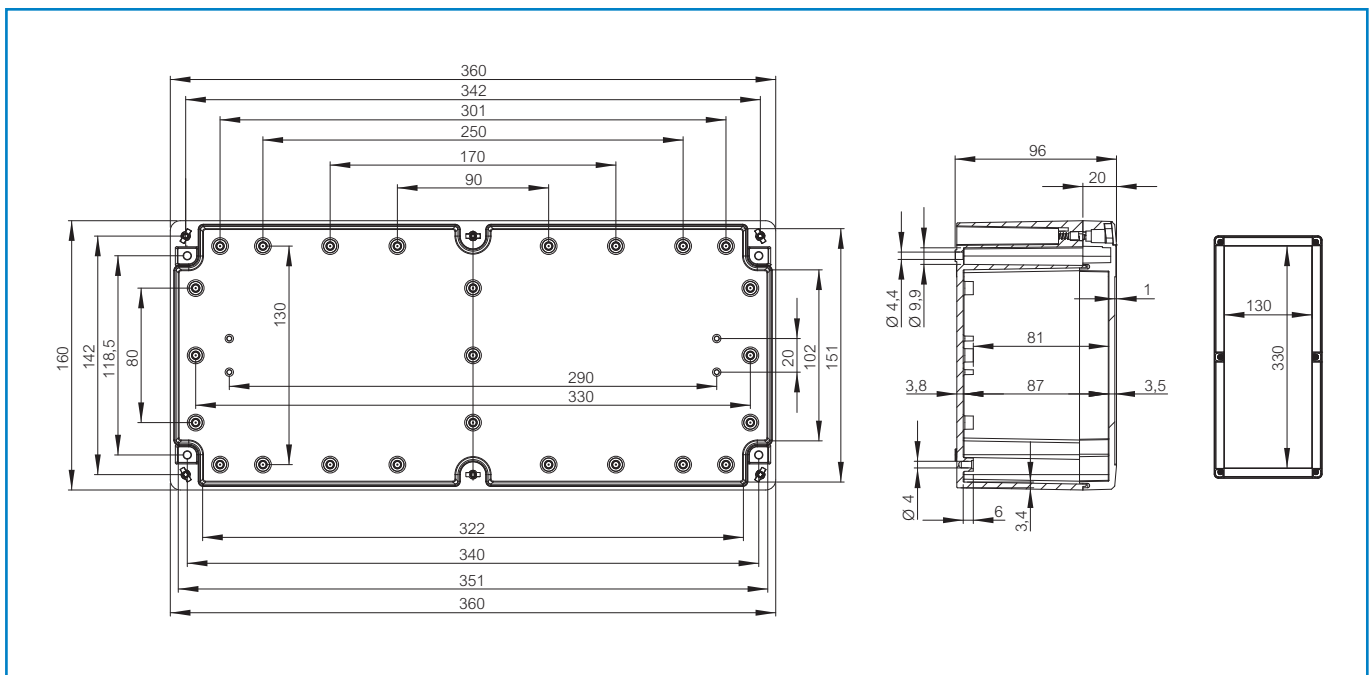

Sample photo

**Order symbol:** PCTQ3 163610  
**Product nbr:** 7025750  
**Description:** Enclosure, PC  
**Remarks:** Smoked transparent cover (quick-locking)

**EAN:** 6418074099327  
**EI. number:**  
**Finland:** 3424261

Including: Base with screws for mounting plate/DIN-rail, cover with PUR gasket and quick-locking cover screws.

Dimensions:			Accessories:	
Length	Width	Height		
mm:	360	160	ARM 0615	DIN-15 Mounting rail
inch:	14.2	6.3	DH-3	DIN-35 Mounting rail
			TRH 2036	DIN-35 Mounting rail
			TF 28037	Wall fastening lug (4 pcs)
			TH A	Grey plastic hinges (2 pcs)
			EU 3 QuickLock set 60	QuickLock screws (60 pcs)
			MR 28036EU Set 60	Mounting screws (60 pcs)
			EU 3 Plug set 60/30	EU 3 Cover screw plug set 60/30
			EU 3 Plug set 60/30 BL	EU 3 Cover screw plug set 60/30 black
Materials:			Rating:	
<b>Material:</b>	Polycarbonate		Ingress Protection (EN 60529): IP66/IP67	
<b>Base colour:</b>	RAL 7035 -light grey		Impact Resistance (EN 62262): IK07	
<b>Cover screws material:</b>	Stainless steel		Electrical insulation: Totally insulated	
<b>Cover colour:</b>	Clear transparent		Halogen free (DIN/VDE 0472, Part 815): 1	
<b>Gasket material:</b>	Polyurethane		Glow Wire Test (IEC 695-2-1) °C: 650	
Temperatures:			Certificates:	
<b>Temperature °C (short term):</b>	-40 ... 120 °C		SGS Fimko	
<b>Temperature °C (continuous):</b>	-40 ... 80 °C		Gost R	
<b>Temperature °F (short term):</b>	-40 ... 250 °F			
<b>Temperature °F (continuous):</b>	-40 ... 175 °F			
Accessories:				
TM 1636	Mounting plate			