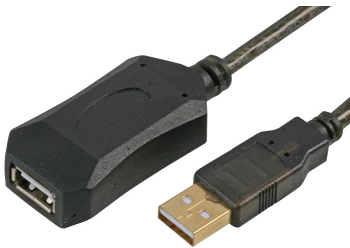

USB 2.0 Active Repeater Cable **pro-SIGNAL**

Diagram

Dimensions	
L ±T (Tolerance)	10 meters ±0.07 meters

Pin Assignment	
Conn.1	Conn.2
1	1
2	2
3	3
4	4

1. 28AWG (BC) × 1P + 24AWG (BC) × 2C AL + B OD: 5mm Jacket Colour: Transparent
2. USB A Male, Shell Nickel Plated
3. USB A Female, Shell Nickel Plated
4. 45P PVC Black

Part Number Table

Description	Part Number
Lead, USB2.0 Repeater, 10m	PSG90601

Important Notice : This data sheet and its contents (the "Information") belong to the members of the Premier Farnell group of companies (the "Group") or are licensed to it. No licence is granted for the use of it other than for information purposes in connection with the products to which it relates. No licence of any intellectual property rights is granted. The Information is subject to change without notice and replaces all data sheets previously supplied. The Information supplied is believed to be accurate but the Group assumes no responsibility for its accuracy or completeness, any error in or omission from it or for any use made of it. Users of this data sheet should check for themselves the Information and the suitability of the products for their purpose and not make any assumptions based on information included or omitted. Liability for loss or damage resulting from any reliance on the Information or use of it (including liability resulting from negligence or where the Group was aware of the possibility of such loss or damage arising) is excluded. This will not operate to limit or restrict the Group's liability for death or personal injury resulting from its negligence. pro-SIGNAL is the registered trademark of the Group. © Premier Farnell Limited 2016.