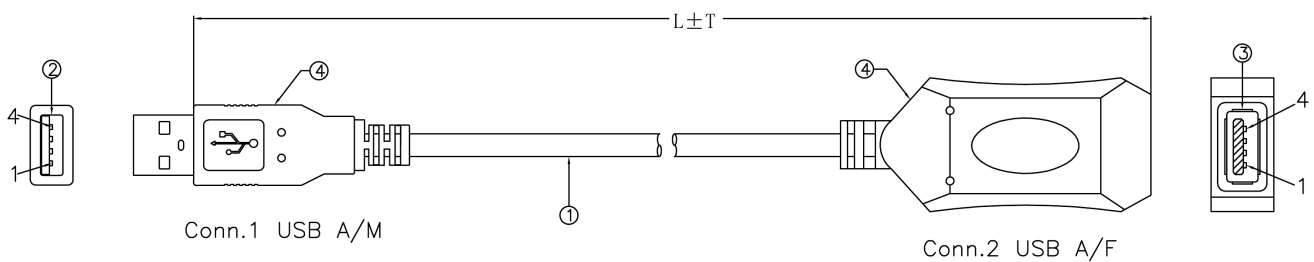

USB 2.0 Active Repeater Cable **pro-SIGNAL**

Diagram

Dimensions	
L ±T (Tolerance)	10 meters ±0.07 meters

Pin Assignment	
Conn.1	Conn.2
1	1
2	2
3	3
4	4

1. 28AWG (BC) × 1P + 24AWG (BC) × 2C AL + B OD: 5mm Jacket Colour: Transparent
2. USB A Male, Shell Nickel Plated
3. USB A Female, Shell Nickel Plated
4. 45P PVC Black

Part Number Table

Description	Part Number
Lead, USB2.0 Repeater, 10m	PSG90601

Important Notice : This data sheet and its contents (the "Information") belong to the members of the Premier Farnell group of companies (the "Group") or are licensed to it. No licence is granted for the use of it other than for information purposes in connection with the products to which it relates. No licence of any intellectual property rights is granted. The Information is subject to change without notice and replaces all data sheets previously supplied. The Information supplied is believed to be accurate but the Group assumes no responsibility for its accuracy or completeness, any error in or omission from it or for any use made of it. Users of this data sheet should check for themselves the Information and the suitability of the products for their purpose and not make any assumptions based on information included or omitted. Liability for loss or damage resulting from any reliance on the Information or use of it (including liability resulting from negligence or where the Group was aware of the possibility of such loss or damage arising) is excluded. This will not operate to limit or restrict the Group's liability for death or personal injury resulting from its negligence. pro-SIGNAL is the registered trademark of the Group. © Premier Farnell Limited 2016.