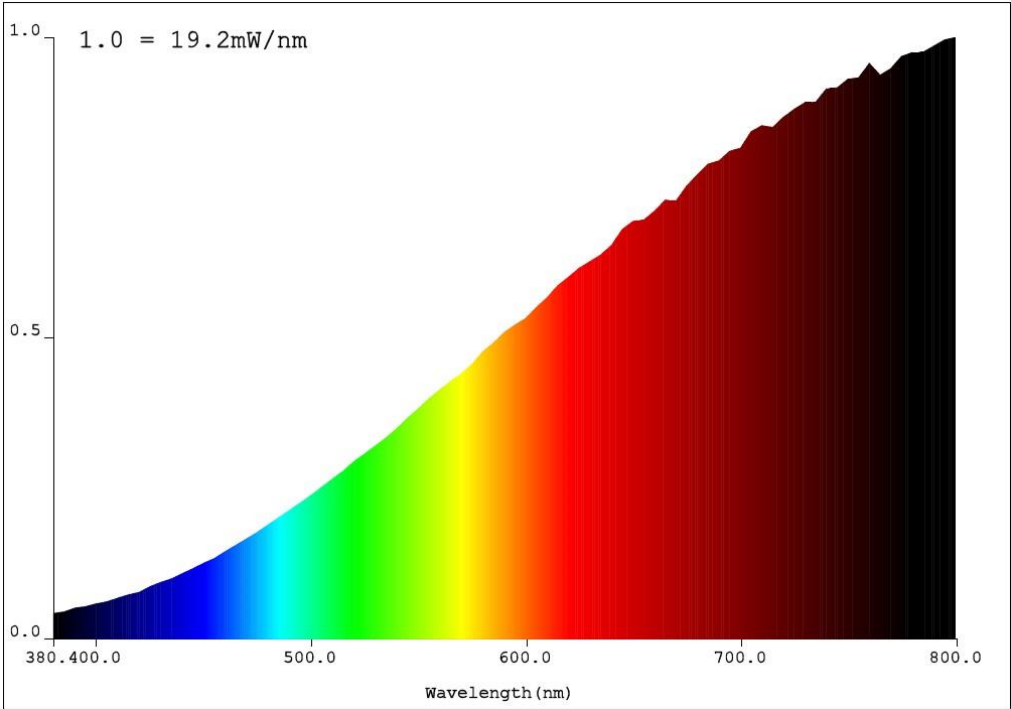

Photometric Information

2700K