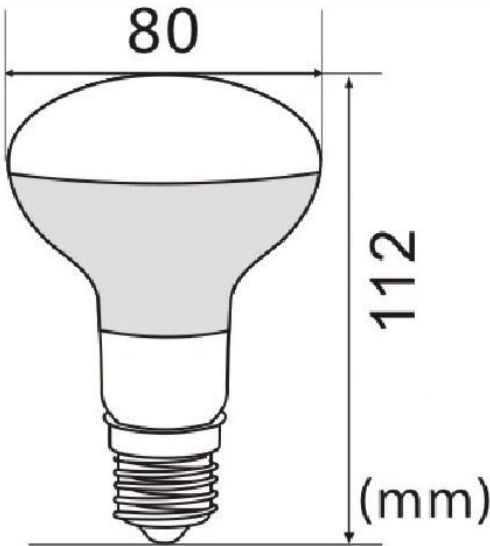

Dimensions