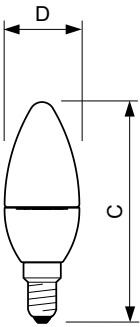

CorePro LEDcandle

CorePro LEDcandle ND 4-25W E14 827 B35 CL

The frosted CorePro LEDcandle is designed for retrofit replacement of incandescent lamps. It is compatible with fixtures with an E14 holder and is an attractive product for chandeliers. LEDlamps deliver huge energy savings and minimize maintenance cost.

Product data

General Information		Warm-up time to 60% light (nom.)	
Cap base	E14 [E14]		instant full light
Bulb shape	B35 [B 35mm]	Power factor (nom.)	0.4
Nominal lifetime (nom.)	15000 h	Voltage (Nom)	220-240 V
Switching cycle	50000X	Temperature	
Technical type	4-25W	T-Case maximum (nom.)	85 °C
Light Technical		Controls and Dimming	
Luminous flux (nom.)	250 lm	Dimmable	no
Luminous flux (rated) (nom.)	250 lm	Mechanical and Housing	
Colour designation	Warm white (WW)	Bulb finish	Clear (CL)
Correlated colour temperature (nom.)	2700 K	Approval and Application	
Luminous efficacy (rated) (nom.)	65 lm/W	Suitable for accent lighting	No
Colour consistency	<6	Energy efficiency label (EEL)	A+
Color rendering index (nom.)	80	Energy Consumption kWh/1000 h	4 kWh
LLMF at end of nominal lifetime (nom.)	70 %	Product Data	
Operating and Electrical		Full product code	871869650757500
Input frequency	50-60 Hz	Order product name	CorePro LEDcandle ND 4-25W E14 827 B35 CL
Power (Rated) (Nom)	4 W	EAN/UPC – product	8718696507575
Lamp current (nom.)	35 mA	Order code	50757500
Wattage equivalent	25 W		
Starting time (nom.)	0.5 s		

CorePro LEDcandle

Numerator – quantity per pack	1
Numerator – packs per outer box	10
Material no. (12NC)	929001142202

Net weight (piece)	0.040 kg
--------------------	----------

Dimensional drawing

Product	D	C
CorePro LEDcandle ND 4-25W E14 827 B35 CL	35 mm	106 mm