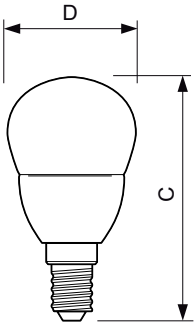

Product data

General Information		Warm-up time to 60% light (nom.)	
Cap base	E14 [E14]		instant full light
Bulb shape	P45 [P 45mm]	Power factor (nom.)	0.5
Nominal lifetime (nom.)	15000 h	Voltage (Nom)	220-240 V
Switching cycle	50000X	Temperature	
Technical type	5.5-40W	T-Case maximum (nom.)	95 °C
Light Technical		Controls and Dimming	
Luminous flux (nom.)	470 lm	Dimmable	no
Luminous flux (rated) (nom.)	470 lm	Mechanical and Housing	
Colour designation	Warm white (WW)	Bulb finish	Clear (CL)
Correlated colour temperature (nom.)	2700 K	Approval and Application	
Luminous efficacy (rated) (nom.)	85 lm/W	Suitable for accent lighting	No
Colour consistency	<6	Energy efficiency label (EEL)	A+
Color rendering index (nom.)	80	Energy Consumption kWh/1000 h	6 kWh
LLMF at end of nominal lifetime (nom.)	70 %	Product Data	
Operating and Electrical		Full product code	871869645483100
Input frequency	50-60 Hz	Order product name	Corepro lustre ND 5.5-40W E14 827 P45 CL
Power (Rated) (Nom)	5.5 W	EAN/UPC – product	8718696454831
Lamp current (nom.)	50 mA	Order code	45483100
Wattage equivalent	40 W		
Starting time (nom.)	0.5 s		

CorePro LEDluster

Numerator – quantity per pack	1
Numerator – packs per outer box	10
Material no. (12NC)	929001142602

Net weight (piece)	0.040 kg
--------------------	----------

Dimensional drawing

LED ND 5.5-40W E14 827 220-240V P45 CL