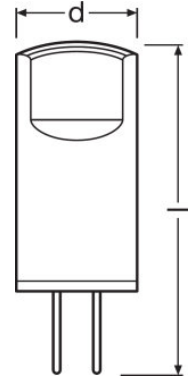

P PIN 10 0.9 W/827 G4