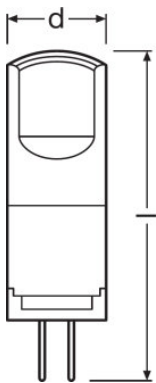

## TECHNICAL DATA

Product description	Electrical data		Photometrical data					Lumen main.fact.at end of nom.life time	Lig (de
	Nominal wattage	Nominal voltage	Nominal luminous flux	Rated luminous flux	Color temperature	Color rendering index Ra			
P PIN 20 1.7 W/827 G4	1.70 W	12 V	200 lm	200 lm	2700 K	≥80	0.70	Wa	
P PIN 28 2.4 W/827 G4	2.40 W	12 V	300 lm	300 lm	2700 K	≥80	0.70	Wa	
P PIN 10 0.9 W/827 G4	0.90 W	12 V	100 lm	100 lm	2700 K	≥80	0.70	Wa	
P PIN 20 1.8 W/827 G4	1.80 W	12 V	200 lm	200 lm	2700 K	≥80	0.70	Wa	
P PIN 28 2.4 W/827 G4	2.40 W	12 V	300 lm	300 lm	2700 K	≥80	0.70	Wa	

Product description	Country-specific categorizations
	ILCOS
P PIN 20 1.7 W/827 G4	DRT/F-1,7/827-12-G4-14/36
P PIN 28 2.4 W/827 G4	DRT/F-2,4/827-12-G4-14/44
P PIN 10 0.9 W/827 G4	DRT/C-0,9/827-220-240-G4-12/33
P PIN 20 1.8 W/827 G4	DRT/C-1,8/827-220-240-G4-14/36
P PIN 28 2.4 W/827 G4	DRT/C-2,4/827-220-240-G4-13/44

P PIN 20 1.7 W/827 G4

P PIN 28 2.4 W/827 G4

P PIN 10 0.9 W/827 G4

P PIN 28 2.4 W/827 G4

---

## LOGISTICAL DATA

Product code	Product description	Packaging unit (Pieces/Unit)	Dimensions (length x width x height)
4052899964358	P PIN 20 1.7 W/827 G4	Shipping carton box 20	150 mm x 122 mm x 77 mm
4052899964372	P PIN 28 2.4 W/827 G4	Shipping carton box 20	150 mm x 122 mm x 77 mm
4058075811959	P PIN 10 0.9 W/827 G4	Shipping carton box 20	150 mm x 122 mm x 77 mm
4058075811430	P PIN 20 1.8 W/827 G4	Shipping carton box 20	150 mm x 122 mm x 77 mm
4058075811492	P PIN 28 2.4 W/827 G4	Shipping carton box 20	150 mm x 122 mm x 77 mm