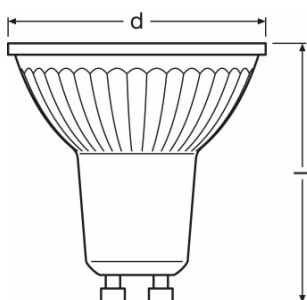

### Photometrical data

Luminous intensity	1439 cd
Nominal luminous flux	575 lm
Rated luminous flux	575 lm
Color temperature	4000 K
Color rendering index Ra	$\geq 80$
Light color (designation)	Cool White
Standard deviation of color matching	$\leq 6$ sdc <sub>m</sub>
Nominal useful luminous flux 90°	575 lm
Rated useful luminous flux 90°	575 lm
Rated peak intensity	1439 cd

### Light technical data

Beam angle	36 °
Warm-up time (60 %)	1.00 s
Starting time	0.0 s
Nominal beam angle	36 °
Rated beam angle (half peak value)	36.00 °

### Dimensions & weight

---

Overall length	55.0 mm
Diameter	51.0 mm
Outer bulb	PAR51
Length	55.0 mm
Maximum diameter	51.0 mm