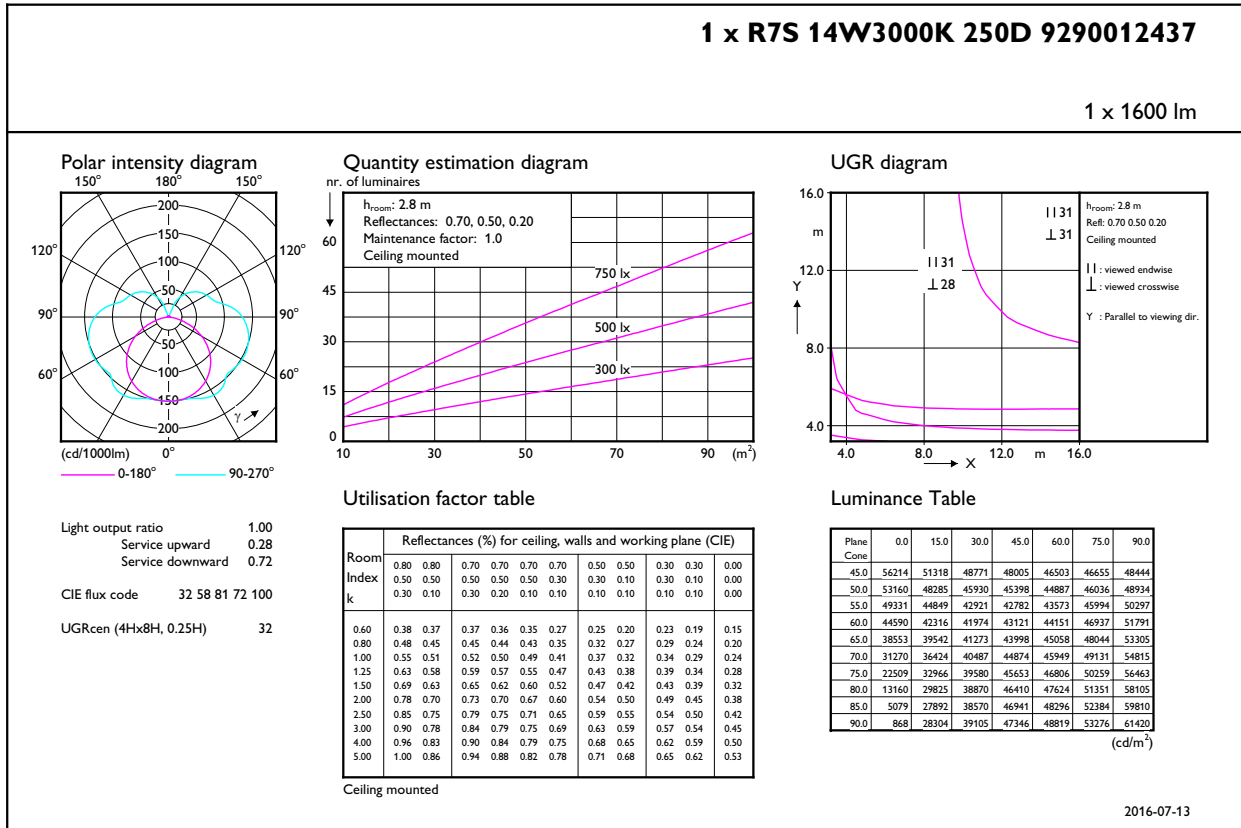

## CorePro LEDlinear MV

Numerator - Packs per outer box	10
Material Nr. (12NC)	929001243702
Net Weight (Piece)	0.095 kg

### Dimensional drawing

Linear 220V 15W-100W1500lm 3000K R7S Dim

Product	D	C
CorePro LED linear R7S 118mm 14-100W 830 D	29 mm	118 mm

Photometric data

General Uniform Lighting

2016-07-13