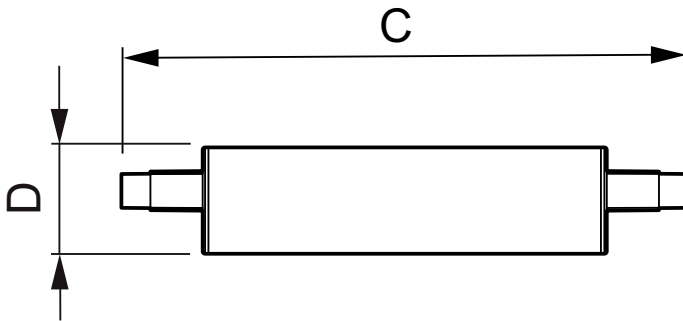

CorePro LEDlinear MV

Numerator - Packs per outer box	10
Material Nr. (12NC)	929001243702
Net Weight (Piece)	0.095 kg

Dimensional drawing

Linear 220V 15W-100W1500lm 3000K R7S Dim

Product	D	C
CorePro LED linear R7S 118mm 14-100W 830 D	29 mm	118 mm