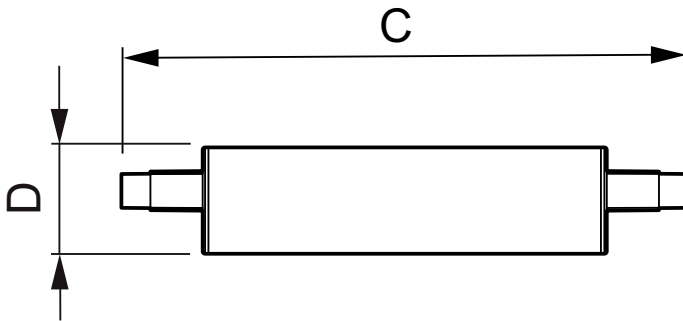

CorePro LEDlinear MV

CorePro LED linear R7S 118mm 14-100W 840 D

CorePro R7S is a retrofit replacement for traditional double-ended linear R7S lamps. Its 'light all around' design delivers light just like a halogen lamp. The deep dimming function enables a cozy ambience when using a dimmable fixture.

Product data

General Information		Starting Time (Nom)	
Cap-Base	R7S [R7s]		0.5 s
Bulb Shape	Linear	Warm Up Time To 60% Light (Nom)	0.5 s
Nominal Lifetime (Nom)	15000 h	Power Factor (Nom)	0.8
Switching Cycle	50000X	Voltage (Nom)	220-240 V
Technical Type	14-100W		
Light Technical		Temperature	
Color Code	840 [CCT of 4000K (841)]	T-Case Maximum (Nom)	90 °C
Luminous Flux (Nom)	1800 lm		
Luminous Flux (Rated) (Nom)	1800 lm	Controls and Dimming	
Color Designation	Cool White (CW)	Dimmable	Yes
Correlated Color Temperature (Nom)	4000 K		
Luminous Efficacy (rated) (Nom)	128.57 lm/W	Approval and Application	
Color Consistency	<6	Energy Saving Product	Yes
Color Rendering Index (Nom)	80	Suitable For Accent Lighting	No
LLMF At End Of Nominal Lifetime (Nom)	70 %	Energy Efficiency Label (EEL)	A++
		Energy Consumption kWh/1000 h	14 kWh
Operating and Electrical		Product Data	
Input Frequency	50 to 60 Hz	Full product code	871869657881000
Power (Rated) (Nom)	14 W	Order product name	CorePro LED linear R7S 118mm 14-100W 840 D
Lamp Current (Nom)	74 mA	EAN/UPC - Product	8718696578810
Wattage Equivalent	100 W	Order code	929001243802
		Numerator - Quantity Per Pack	1

CorePro LEDlinear MV

Numerator - Packs per outer box	10
Material Nr. (12NC)	929001243802
Net Weight (Piece)	0.095 kg

Dimensional drawing

Linear 220V 15W-100W1500lm 4000K R7S Dim

Product	D	C
CorePro LED linear R7S 118mm 14-100W 840 D	29 mm	118 mm