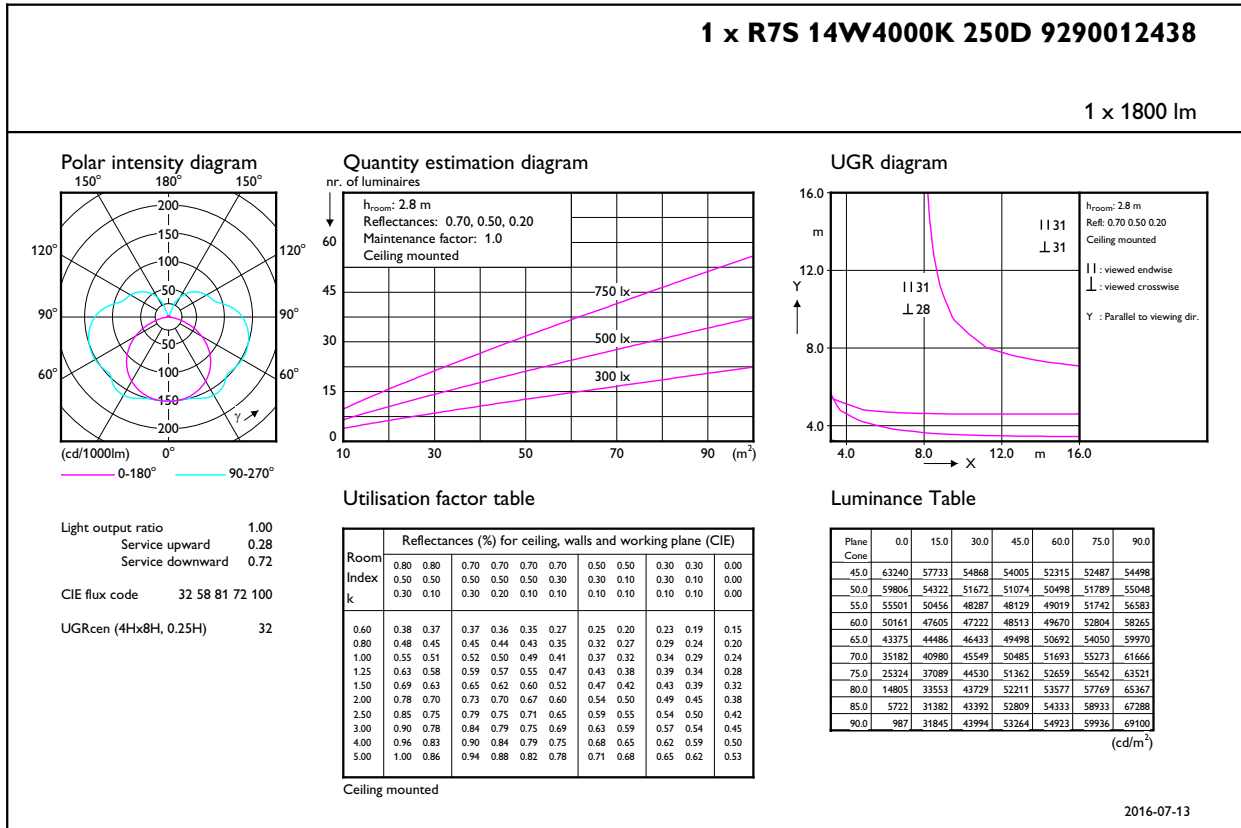

General Uniform Lighting