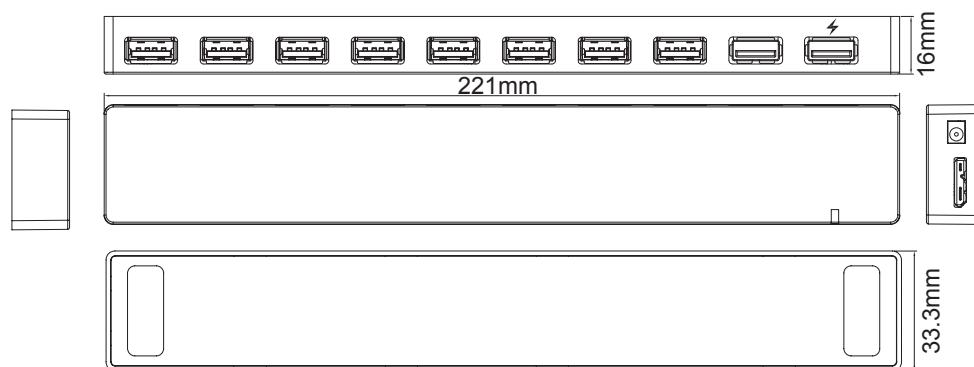

10-Port USB 3.0 Hub

pro-SIGNAL

Diagram

No.	Description	Qty.	Unit
1	U3-10Hub white up cover ABS Mark: "⚡"	1	Pc
2	U3-10Hub white bottom cover ABS No Mark	1	Pc
3	Hub Light the lamp ABS white and transparent	1	Pc
4	White silicone material single side of gum size: 25mm×10mm×1.5mm	2	Pcs
5	U3-10Hub PCBA	1	Pc

Part Number Table

Description	Part Number
10-Port USB 3.0 Hub	U3 10HUB

Important Notice : This data sheet and its contents (the "Information") belong to the members of the Premier Farnell group of companies (the "Group") or are licensed to it. No licence is granted for the use of it other than for information purposes in connection with the products to which it relates. No licence of any intellectual property rights is granted. The Information is subject to change without notice and replaces all data sheets previously supplied. The Information supplied is believed to be accurate but the Group assumes no responsibility for its accuracy or completeness, any error in or omission from it or for any use made of it. Users of this data sheet should check for themselves the Information and the suitability of the products for their purpose and not make any assumptions based on information included or omitted. Liability for loss or damage resulting from any reliance on the Information or use of it (including liability resulting from negligence or where the Group was aware of the possibility of such loss or damage arising) is excluded. This will not operate to limit or restrict the Group's liability for death or personal injury resulting from its negligence. pro-SIGNAL is the registered trademark of the Group. © Premier Farnell Limited 2016.