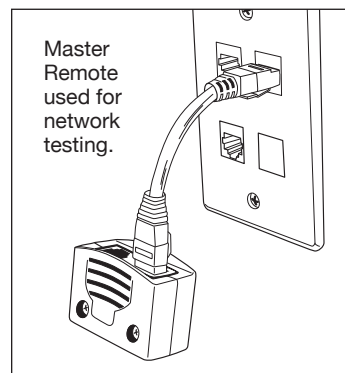

NO-Fault Cable P/N T126C 7.5" Special RJ12 to RJ12

The NO-Fault Cable uses no-fault RJ12 connectors on both ends to assure no damage to the RJ45 jacks. It is the ideal patch cable to use when mapping or shooting tone.

RJ45 PortSaver P/N 21025

Extend the life of your tester by using the RJ45 PortSaver as your sacrificial cable. This eliminates the wear and tear from constantly plugging in and out of the tester port.

Technical Data:

- Cable Types: RJ Cable Length: 1000'
- Minimum cable length for split pairs detection: 1.5 feet
- Maximum Coax Cable Length: Cable resistance varies. See website comparison chart.
- Size: 6.4 x 2.8 x 1.4 inches
- Weight: 9.0 oz. (includes battery and remote)
- Operating temperature: 32 to 122 F
- Storage temperature: -4 to 140 F
- Humidity: 10% to 90%, non-condensing
- Battery Life Active: 425 hours, (9V alkaline)

Ordering Information:

Description	P/N	UPC CODE
VDV MapMaster	T119C	899740003590
Coax Remote Set	T120C	899740003576
Data Remote Set	T121C	899740003583
Master Remote Replacement	T124C	899740003606
Toner Cable RJ45/Alligator	T125C	899740003552
NO-Fault Cable	T126C	899740003569
RJ45 PortSaver	21025	899740003613

Tester Includes

- RJ45 #1 Remote
- Coax F #1 Remote
- F (F to F) Adapter
- Battery

MapMaster ports and Master Remote removal

Additional Features:

- Tests CAT-6, Cat-5e, Cat-5, Cat-4, Cat-3 and coax cables
- Tests shielded cables
- Mapping - video and data cables can be connected to their respective remotes at the same time to improve testing efficiency of 'tech' cable (both data & coax cables in one jacket)
- Patch cables may be tested without removing the master remote from storage
- Mapping - optional data and video, custom ID remotes (numbered 1 thru 19) for locating cable runs to wall outlets are available (see accessories)
- Cable test results displayed in wire map format with connector pin numbers
- Low battery icon indicator
- Voltage detection warning icon
- LOOP ON - sets up continuous mode which is useful for trouble shooting intermittent problems

PLATINUM TOOLS®

Phone: 800.749.5783
Fax: 800.749.5784

806 Calle Plano
Camarillo, CA 93012

www.platinumtools.com

We Make Connections EZ!

©2011 Platinum Tools, Inc. All rights reserved. VDV MapMaster PS T119C PF 1/11