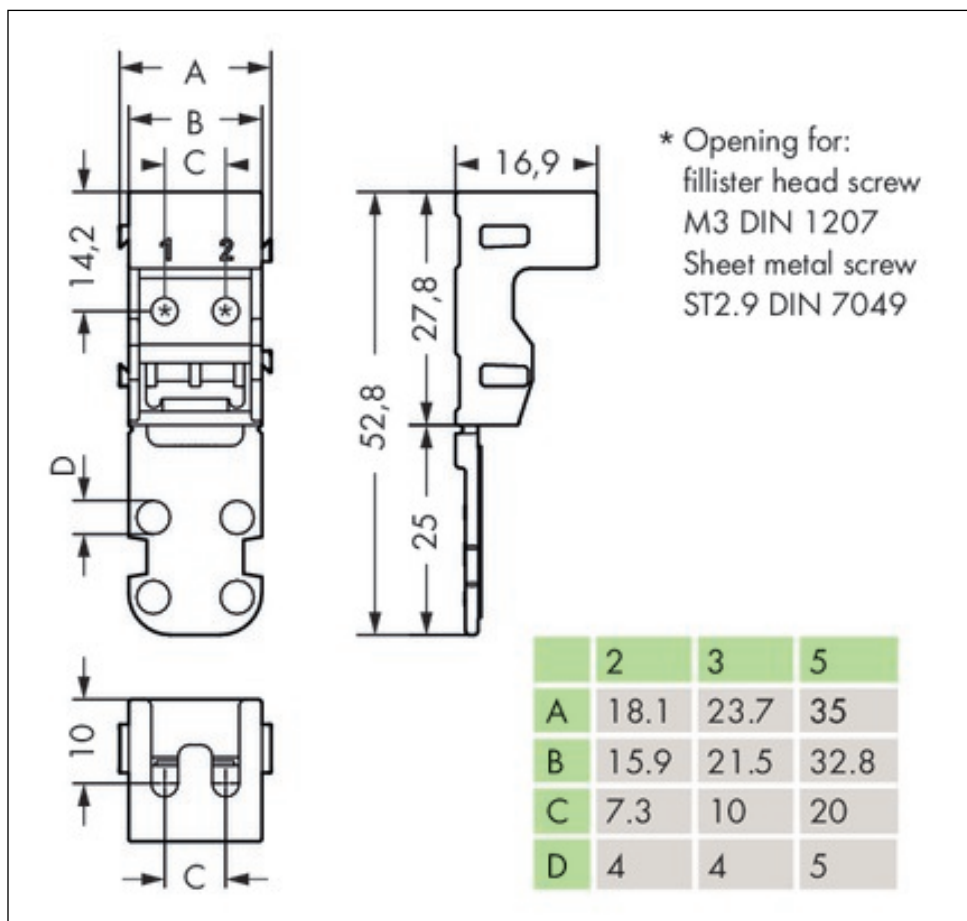

Address

WAGO Kontakttechnik GmbH & Co. KG

Hansastr. 27

32423 Minden

Telefon: 0571/887-0

Fax: 0571/887-169

<http://www.wago.com>

© WAGO Kontakttechnik GmbH & Co. KG

Technische Änderungen und Irrtümer vorbehalten.