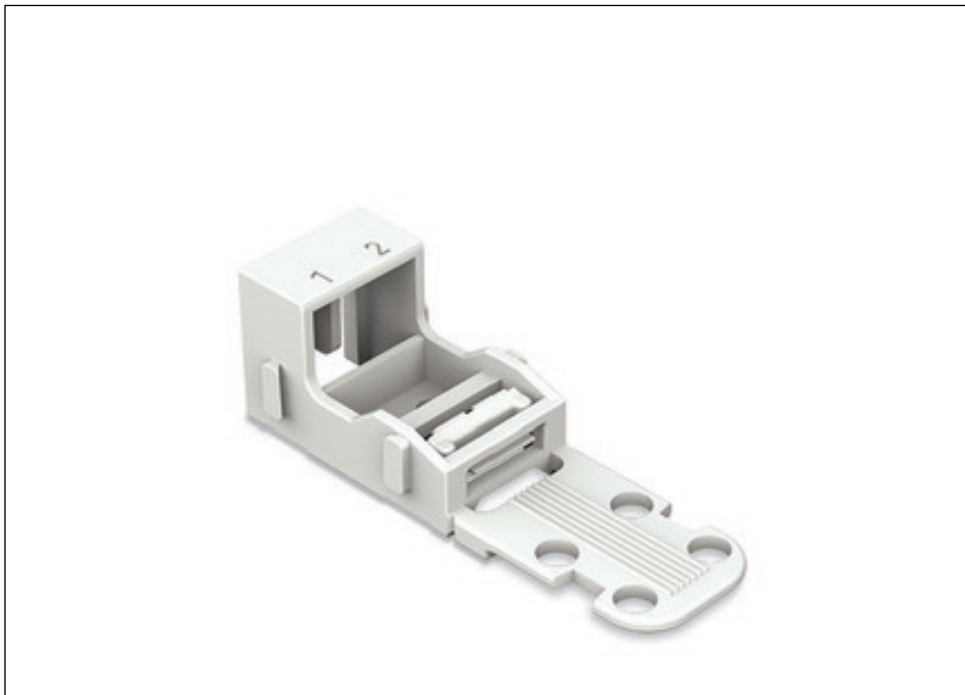

Images & drawings