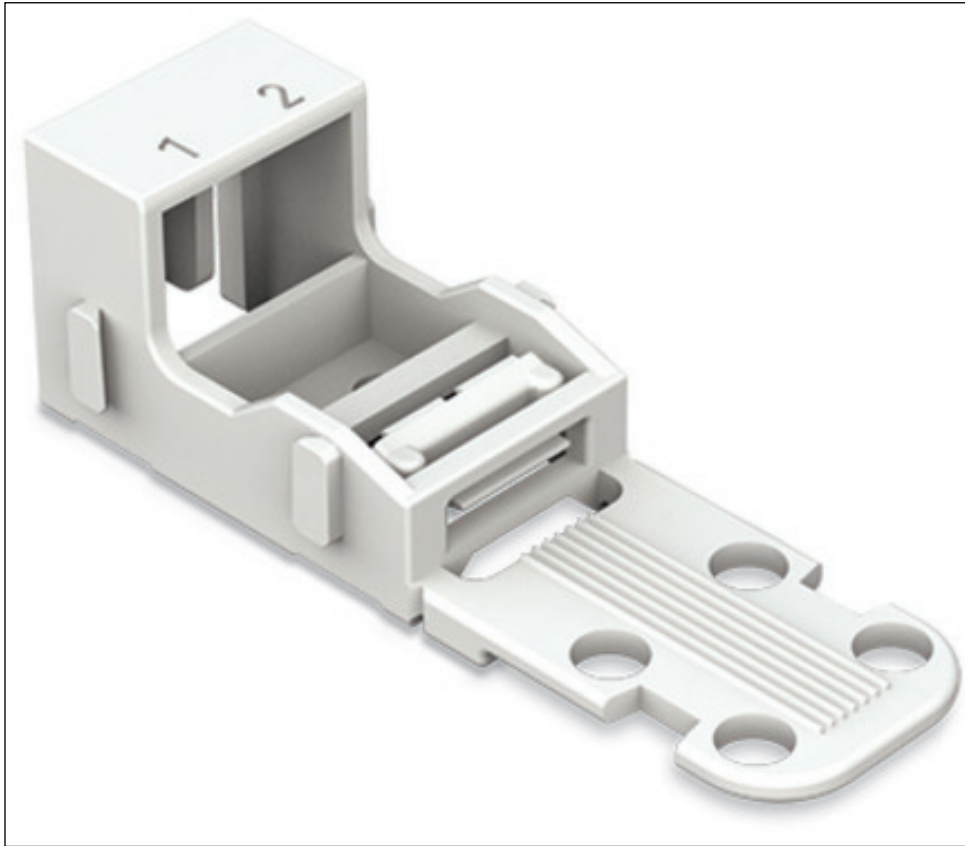

Images & drawings