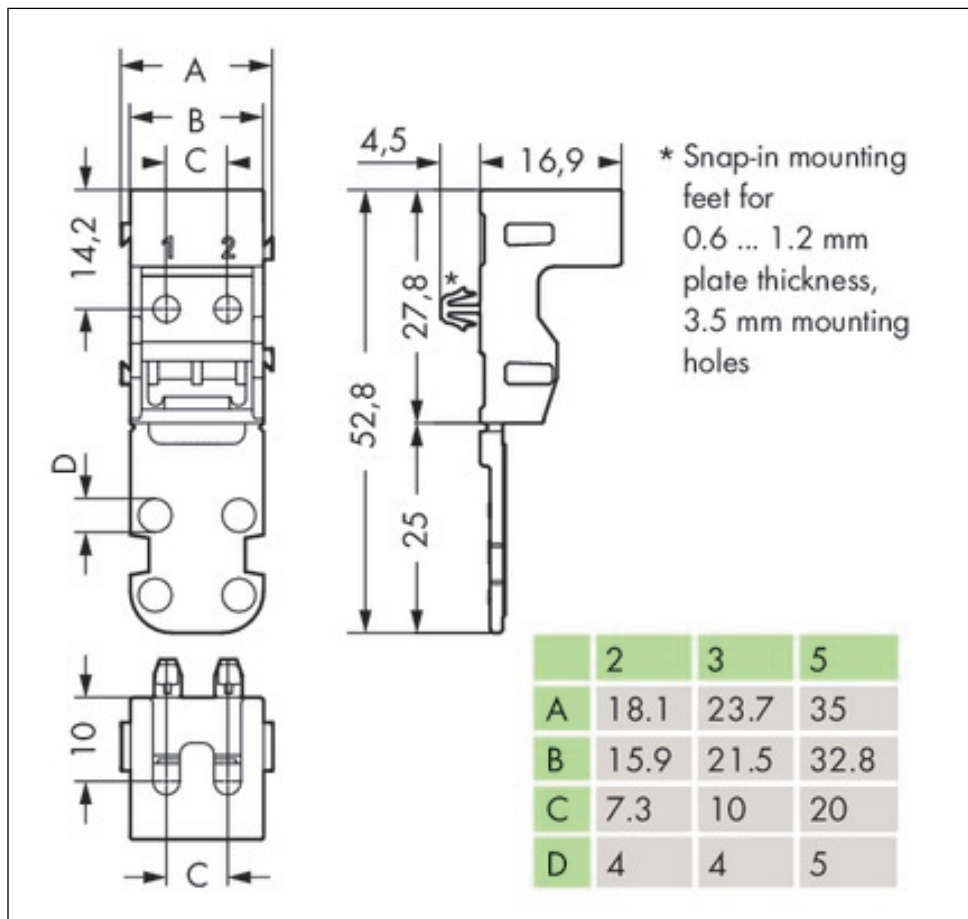

Address

WAGO Kontakttechnik GmbH & Co. KG

Hansastr. 27

32423 Minden

Telefon: 0571/887-0

Fax: 0571/887-169

<http://www.wago.com>

© WAGO Kontakttechnik GmbH & Co. KG

Technische Änderungen und Irrtümer vorbehalten.