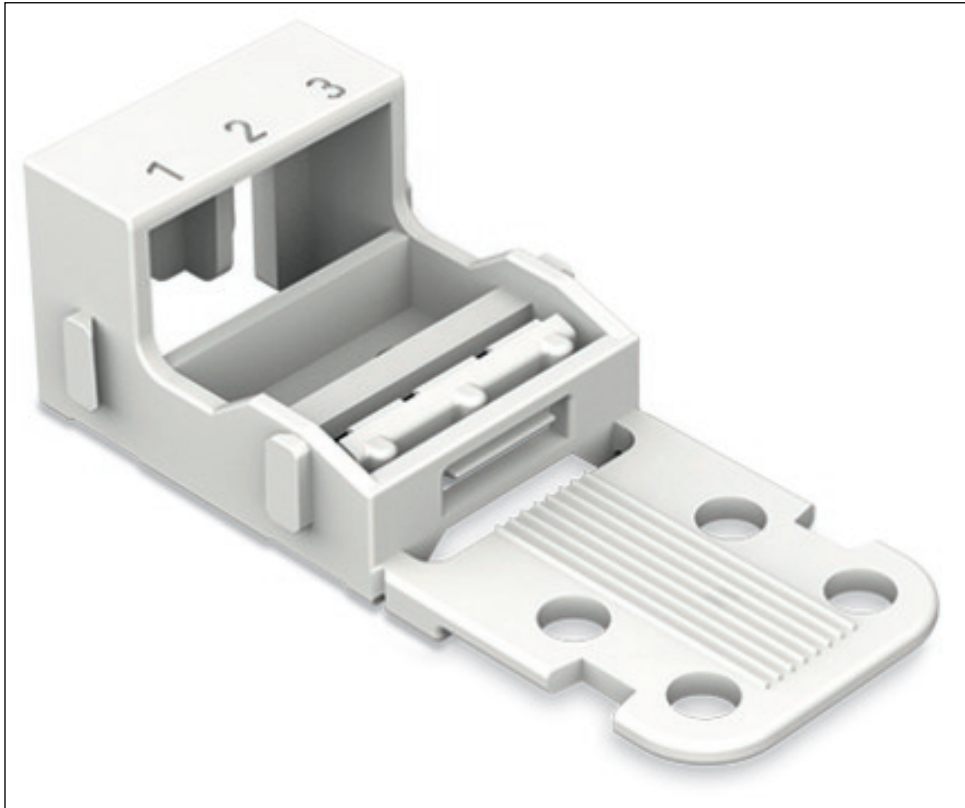

Images & drawings