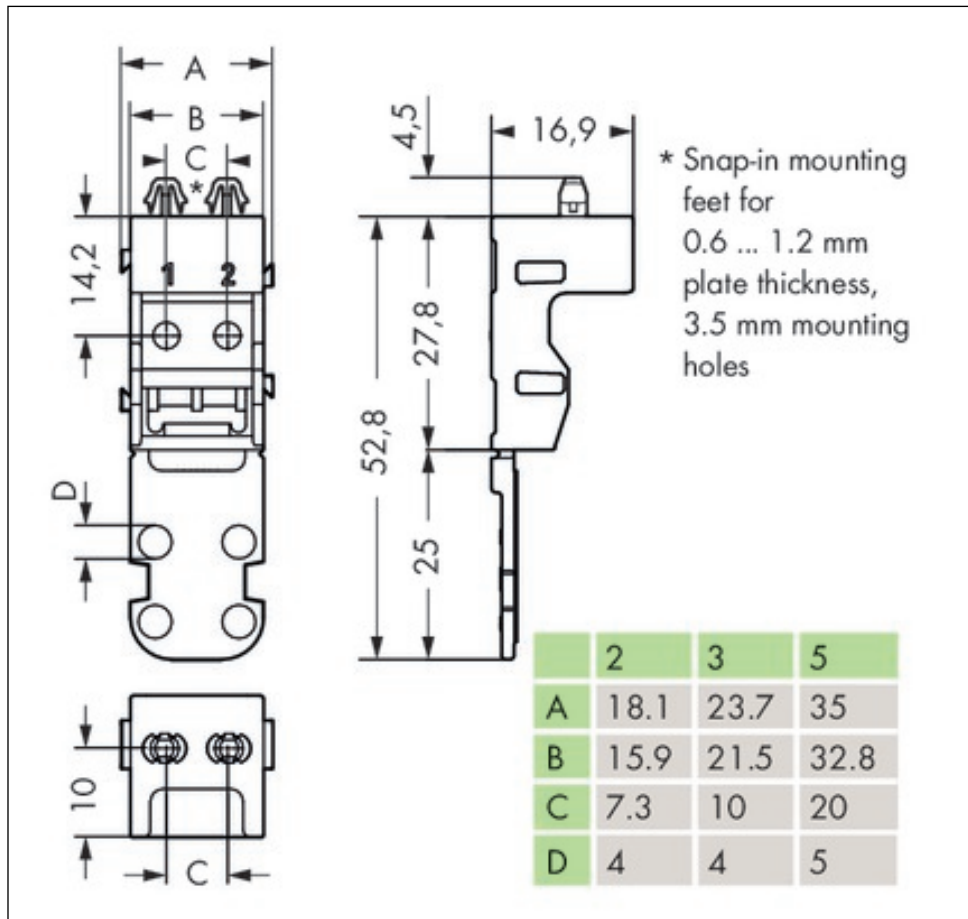

Address

WAGO Kontakttechnik GmbH & Co. KG

Hansastr. 27

32423 Minden

Telefon: 0571/887-0

Fax: 0571/887-169

<http://www.wago.com>

© WAGO Kontakttechnik GmbH & Co. KG

Technische Änderungen und Irrtümer vorbehalten.