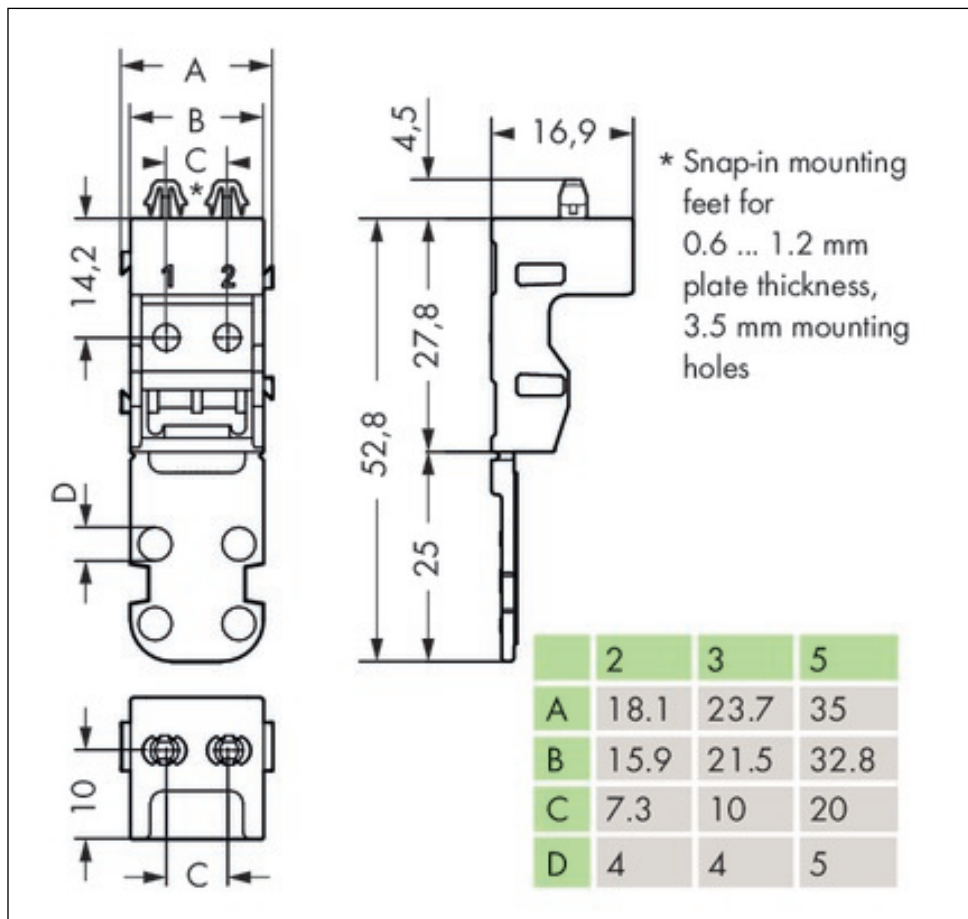

Address

WAGO Kontakttechnik GmbH & Co. KG

Hansastr. 27

32423 Minden

Telefon: 0571/887-0

Fax: 0571/887-169

<http://www.wago.com>

© WAGO Kontakttechnik GmbH & Co. KG

Technische Änderungen und Irrtümer vorbehalten.