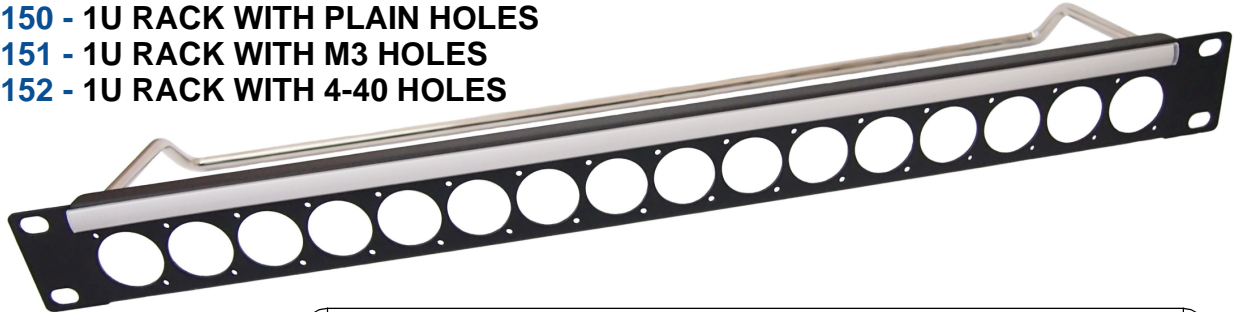

## 1U RACKS

16 holes of Ø24mm with cable bar and label strip

### VARIANTS

**CP30150** - 1U RACK WITH PLAIN HOLES

**CP30151** - 1U RACK WITH M3 HOLES

**CP30152** - 1U RACK WITH 4-40 HOLES

## LOADED RACKS

**CP30170** - 1U Rack loaded with 16 x 75Ω Insulated BNC Connectors. M3 holes. Front mounted.

**CP30171** - 1U Rack loaded with 16 x 75Ω Insulated BNC Connectors. #4-40 holes. Front mounted