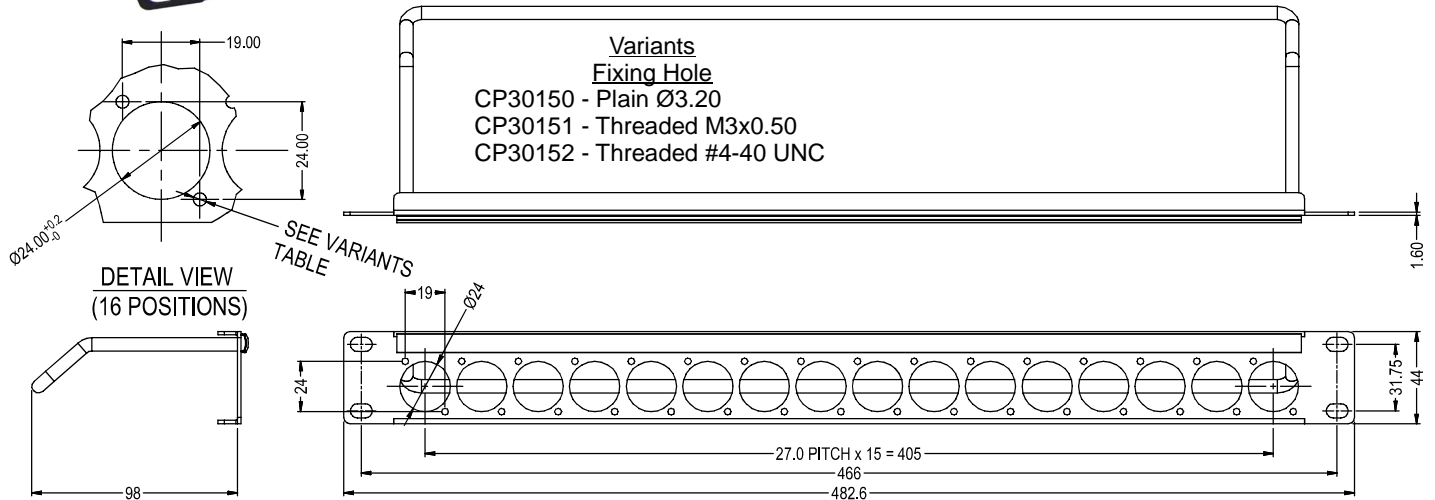

## 1U RACKS

16 holes of Ø24mm with cable bar and label strip

### VARIANTS

**CP30150** - 1U RACK WITH PLAIN HOLES

**CP30151** - 1U RACK WITH M3 HOLES

**CP30152** - 1U RACK WITH 4-40 HOLES