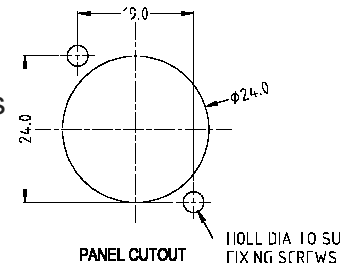

Visit us online at:

www.cliffuk.co.uk

CLIFFCON® S CONNECTORS 4 AND 8 POLE

Cliffcon S
4 Pole Chassis Socket
Compatible with all Cliffcon S 4 Pole Plugs
Dimensions: 24 x 24 x 33mm

Part No: FM1270 with CSK Hole
FM1270X with Plain Hole