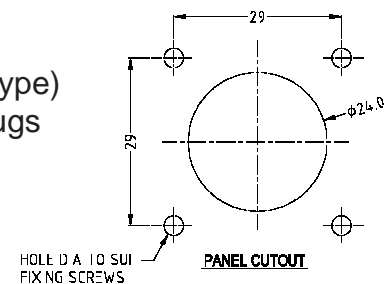

Cliffcon S
4 Pole Chassis Socket (Round Type)
Compatible with all Cliffcon S 4 Pole Plugs
Dimensions: 50 x 50 x 33mm

Part No: FM1280