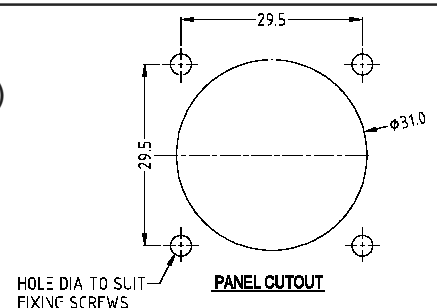

CLIFFCON® S CONNECTORS 4 AND 8 POLE

Cliffcon S
4 Pole Chassis Socket
Compatible with all Cliffcon S 4 Pole Plugs
Dimensions: 24 x 24 x 33mm

Part No: FM1270 with CSK Hole
FM1270X with Plain Hole

Cliffcon S
4 Pole Chassis Socket (Large Square Type)
Compatible with all Cliffcon S 4 Pole Plugs
Dimensions: 40 x 40 x 33mm

Part No: FM1275

Cliffcon S
4 Pole Chassis Socket (Round Type)
Compatible with all Cliffcon S 4 Pole Plugs
Dimensions: 50 x 50 x 33mm

Part No: FM1280

Cliffcon S
8 Pole Chassis Socket (Round Type)
Dimensions: 51 x 51 x 34mm

Part No: FM1285