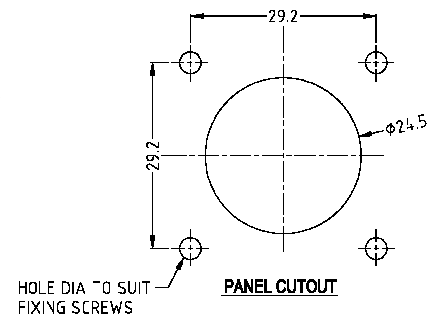

Cliffcon S
4 Pole Chassis Socket (Round Type)
Compatible with all Cliffcon S 4 Pole Plugs
Dimensions: 50 x 50 x 33mm

Part No: FM1280

Cliffcon S
8 Pole Chassis Socket (Round Type)
Dimensions: 51 x 51 x 34mm

Part No: FM1285