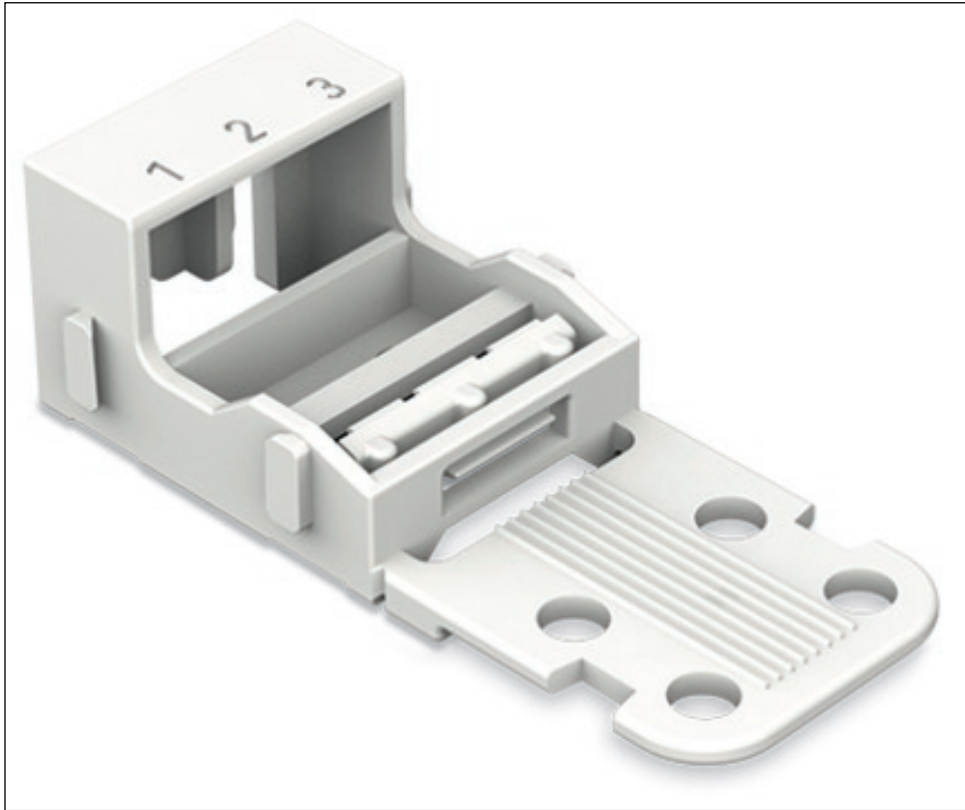

Images & drawings