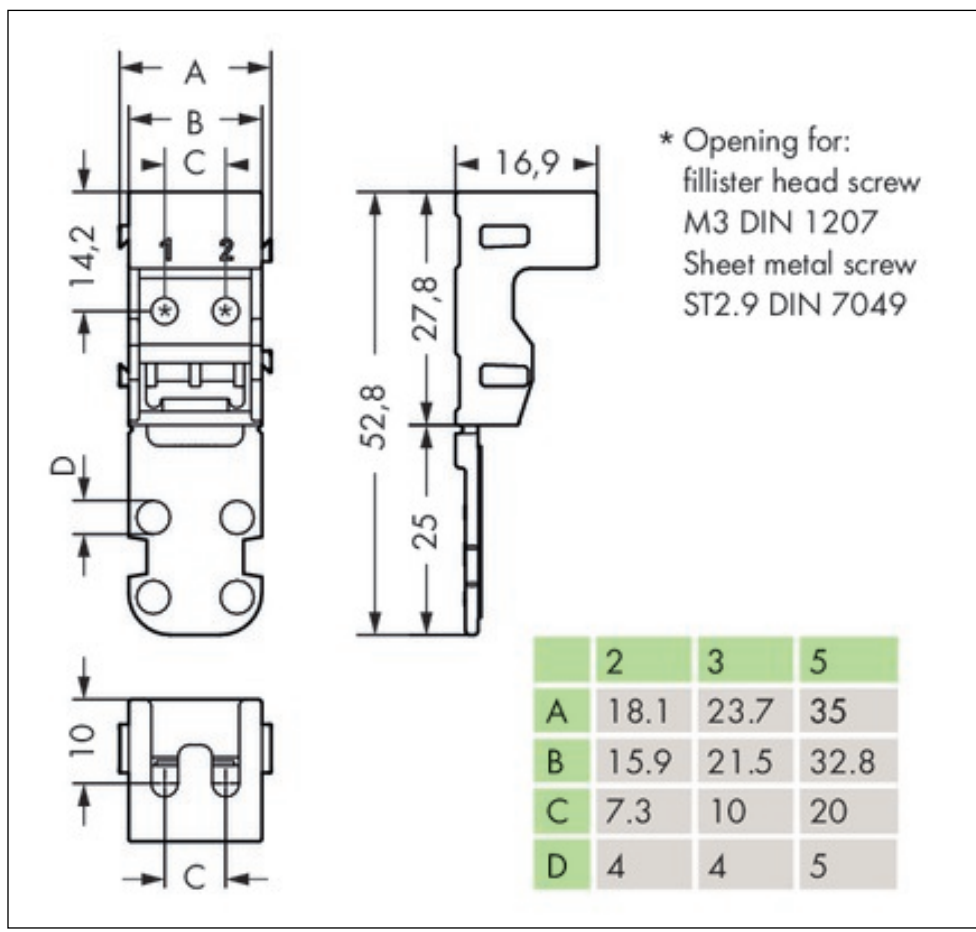

Address

WAGO Kontakttechnik GmbH & Co. KG

Hansastr. 27

32423 Minden

Telefon: 0571/887-0

Fax: 0571/887-169

<http://www.wago.com>

© WAGO Kontakttechnik GmbH & Co. KG

Technische Änderungen und Irrtümer vorbehalten.