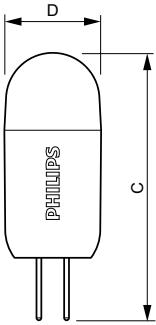

Product data

General Information		Starting time (nom.)	
Cap base	G4 [G4]	Warm-up time to 60% light (nom.)	0.5 s
Nominal lifetime (nom.)	15000 h	Power factor (nom.)	0.5
Switching cycle	50000X	Voltage (Nom)	12 V
Technical type	1.2-10W		
Light Technical		Temperature	
Luminous flux (nom.)	120 lm	T-Case maximum (nom.)	80 °C
Luminous flux (rated) (nom.)	120 lm		
Colour designation	Warm white (WW)	Controls and Dimming	
Correlated colour temperature (nom.)	2700 K	Dimmable	No
Luminous efficacy (rated) (nom.)	100.00 lm/W	Approval and Application	
Colour consistency	<6	Energy-saving product	Yes
Color rendering index (nom.)	80	Suitable for accent lighting	No
LLMF at end of nominal lifetime (nom.)	70 %	Energy efficiency label (EEL)	A++
		Energy Consumption kWh/1000 h	2 kWh
Operating and Electrical		Product Data	
Input frequency	50-60 Hz	Full product code	871869657817900
Power (Rated) (Nom)	1.2 W	Order product name	CorePro LEDcapsuleLV 1.2-10W G4 827
Lamp current (nom.)	200 mA	EAN/UPC – product	8718696578179
Wattage equivalent	10 W		

CorePro LEDcapsule LV

Order code	57817900
Numerator – quantity per pack	1
Numerator – packs per outer box	12
Material no. (12NC)	929001244302

Net weight (piece)	0.012 kg
--------------------	----------

Dimensional drawing

Product	D	C
CorePro LEDcapsuleLV 1.2-10W G4 827	14.3 mm	39.2 mm

Capsule 12V 1.2W-10W 105lm 2700K G4 ND

Photometric data

General Uniform Lighting

X-ON Electronics

Largest Supplier of Electrical and Electronic Components