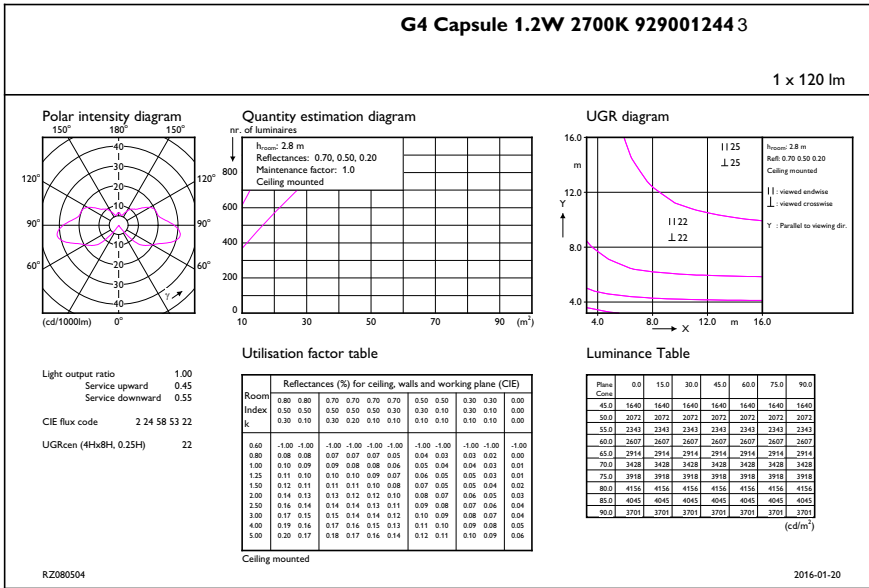

Product data

General Information		Starting time (nom.)	
Cap base	G4 [G4]	Warm-up time to 60% light (nom.)	0.5 s
Nominal lifetime (nom.)	15000 h	Power factor (nom.)	0.5
Switching cycle	50000X	Voltage (Nom)	12 V
Technical type	1.2-10W		
Light Technical		Temperature	
Luminous flux (nom.)	120 lm	T-Case maximum (nom.)	80 °C
Luminous flux (rated) (nom.)	120 lm		
Colour designation	Warm white (WW)	Controls and Dimming	
Correlated colour temperature (nom.)	2700 K	Dimmable	No
Luminous efficacy (rated) (nom.)	100.00 lm/W	Approval and Application	
Colour consistency	<6	Energy-saving product	Yes
Color rendering index (nom.)	80	Suitable for accent lighting	No
LLMF at end of nominal lifetime (nom.)	70 %	Energy efficiency label (EEL)	A++
		Energy Consumption kWh/1000 h	2 kWh
Operating and Electrical		Product Data	
Input frequency	50-60 Hz	Full product code	871869657817900
Power (Rated) (Nom)	1.2 W	Order product name	CorePro LEDcapsuleLV 1.2-10W G4 827
Lamp current (nom.)	200 mA	EAN/UPC – product	8718696578179
Wattage equivalent	10 W		

CorePro LEDcapsule LV

Order code	57817900
Numerator – quantity per pack	1
Numerator – packs per outer box	12
Material no. (12NC)	929001244302

Net weight (piece)	0.012 kg
--------------------	----------

Dimensional drawing

Product	D	C
CorePro LEDcapsuleLV 1.2-10W G4 827	14.3 mm	39.2 mm

Capsule 12V 1.2W-10W 105lm 2700K G4 ND

Photometric data

General Uniform Lighting

X-ON Electronics

Largest Supplier of Electrical and Electronic Components