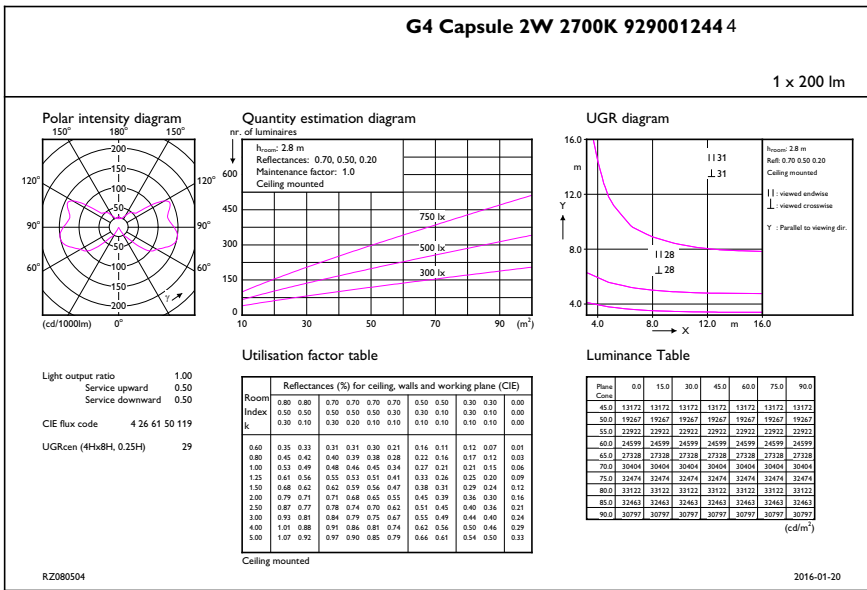

Product data

General Information		Starting time (nom.)	
Cap base	G4 [G4]		0.5 s
Nominal lifetime (nom.)	15000 h	Warm-up time to 60% light (nom.)	0.5 s
Switching cycle	50000X	Power factor (nom.)	0.5
Technical type	2-20W	Voltage (Nom)	12 V
Light Technical		Temperature	
Luminous flux (nom.)	200 lm	T-Case maximum (nom.)	80 °C
Luminous flux (rated) (nom.)	200 lm	Controls and Dimming	
Colour designation	Warm white (WW)	Dimmable	No
Correlated colour temperature (nom.)	2700 K	Approval and Application	
Luminous efficacy (rated) (nom.)	100.00 lm/W	Energy-saving product	Yes
Colour consistency	<6	Suitable for accent lighting	No
Color rendering index (nom.)	80	Energy efficiency label (EEL)	A++
LLMF at end of nominal lifetime (nom.)	70 %	Energy Consumption kWh/1000 h	3 kWh
Operating and Electrical		Product Data	
Input frequency	50-60 Hz	Full product code	871869657819300
Power (Rated) (Nom)	2 W	Order product name	CorePro LEDcapsuleLV 2-20W G4 827
Lamp current (nom.)	290 mA	EAN/UPC – product	8718696578193
Wattage equivalent	20 W		

CorePro LEDcapsule LV

Order code	57819300
Numerator – quantity per pack	1
Numerator – packs per outer box	12
Material no. (12NC)	929001244402

Net weight (piece)	0.012 kg
--------------------	----------

Dimensional drawing

Product	D	C
CorePro LEDcapsuleLV 2-20W G4 827	14.3 mm	45 mm

Capsule 12V 2W-20W 200lm 2700K G4 ND

Photometric data

General Uniform Lighting

X-ON Electronics

Largest Supplier of Electrical and Electronic Components