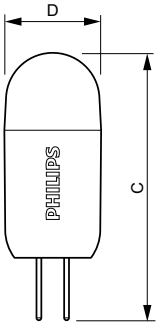

Product data

General Information		Starting time (nom.)	
Cap base	G4 [G4]		0.5 s
Nominal lifetime (nom.)	15000 h	Warm-up time to 60% light (nom.)	0.5 s
Switching cycle	50000X	Power factor (nom.)	0.5
Technical type	2-20W	Voltage (Nom)	12 V
Light Technical		Temperature	
Luminous flux (nom.)	200 lm	T-Case maximum (nom.)	80 °C
Luminous flux (rated) (nom.)	200 lm	Controls and Dimming	
Colour designation	Warm white (WW)	Dimmable	No
Correlated colour temperature (nom.)	2700 K	Approval and Application	
Luminous efficacy (rated) (nom.)	100.00 lm/W	Energy-saving product	Yes
Colour consistency	<6	Suitable for accent lighting	No
Color rendering index (nom.)	80	Energy efficiency label (EEL)	A++
LLMF at end of nominal lifetime (nom.)	70 %	Energy Consumption kWh/1000 h	3 kWh
Operating and Electrical		Product Data	
Input frequency	50-60 Hz	Full product code	871869657819300
Power (Rated) (Nom)	2 W	Order product name	CorePro LEDcapsuleLV 2-20W G4 827
Lamp current (nom.)	290 mA	EAN/UPC – product	8718696578193
Wattage equivalent	20 W		

CorePro LEDcapsule LV

Order code	57819300
Numerator – quantity per pack	1
Numerator – packs per outer box	12
Material no. (12NC)	929001244402

Net weight (piece)	0.012 kg
--------------------	----------

Dimensional drawing

Product	D	C
CorePro LEDcapsuleLV 2-20W G4 827	14.3 mm	45 mm

Capsule 12V 2W-20W 200lm 2700K G4 ND

Photometric data

General Uniform Lighting

X-ON Electronics

Largest Supplier of Electrical and Electronic Components