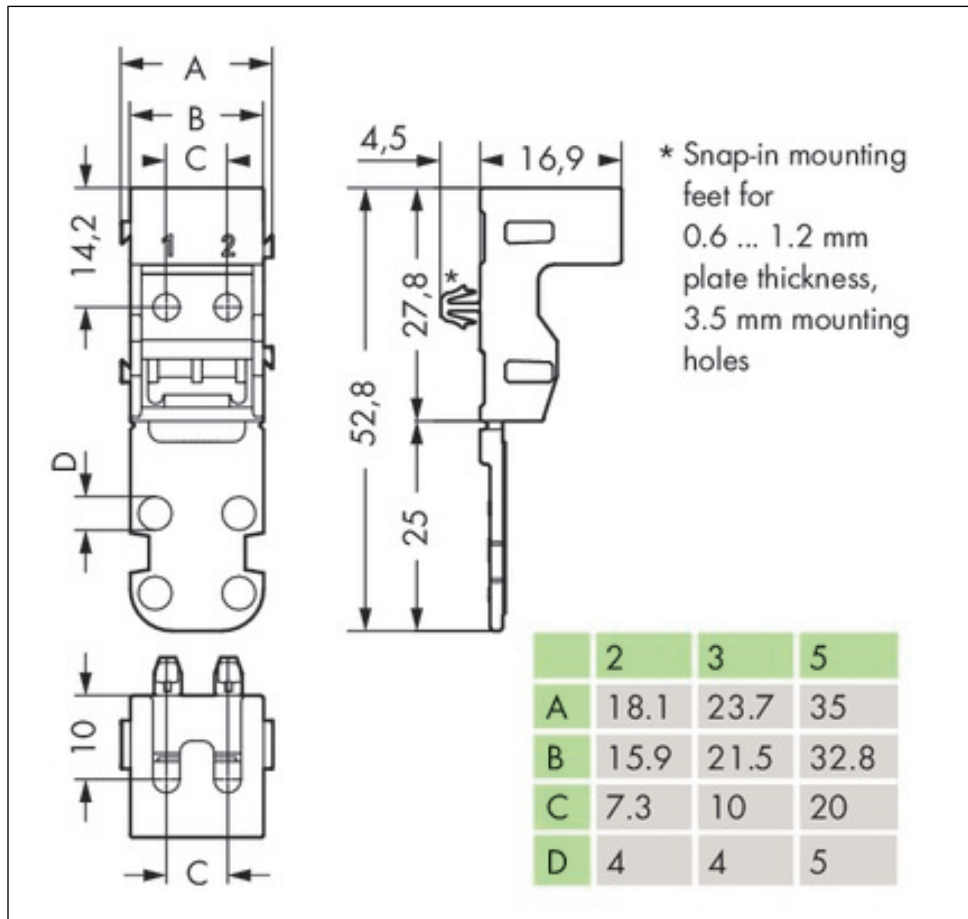

Address

WAGO Kontakttechnik GmbH & Co. KG

Hansastr. 27

32423 Minden

Telefon: 0571/887-0

Fax: 0571/887-169

<http://www.wago.com>

© WAGO Kontakttechnik GmbH & Co. KG

Technische Änderungen und Irrtümer vorbehalten.