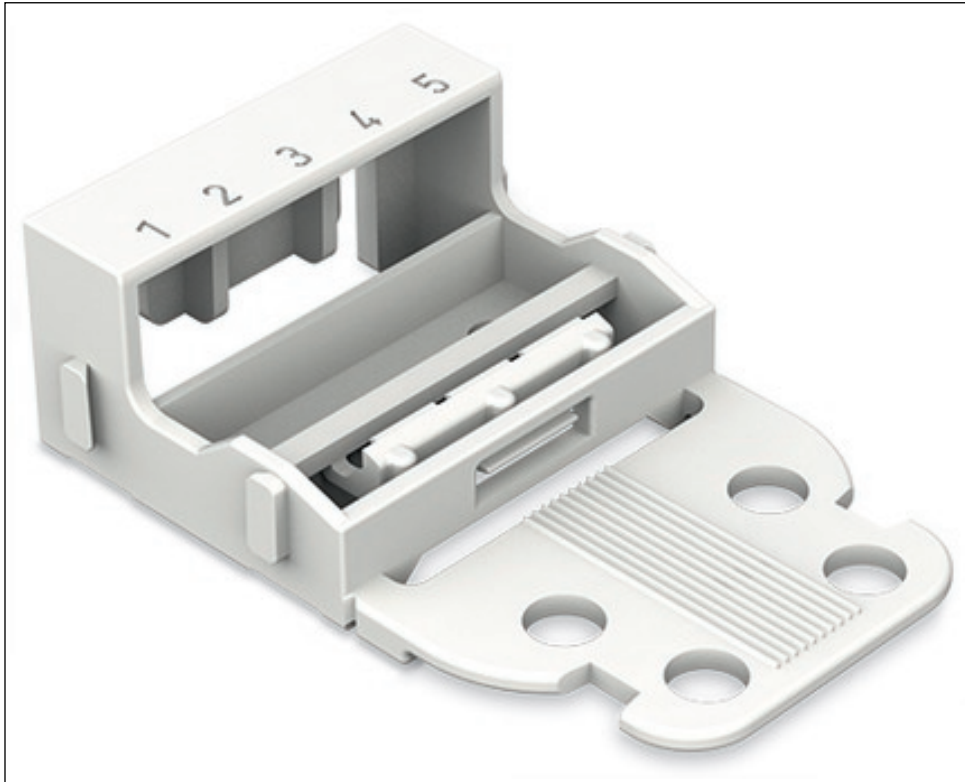

Images & drawings