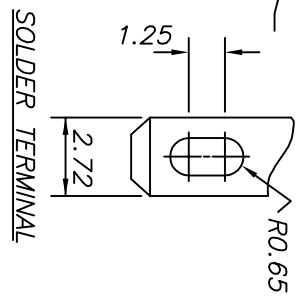

BEZEL FINISH: BLACK P.T.F.E.

ELECTRICAL

- DIELECTRIC STRENGTH 1000VAC
- INSULATION RESISTANCE 1G Ohms
- CONTACT RESISTANCE (INITIAL) 50m Ohms
- CURRENT RATING:-
- @ 32VAC RESISTIVE 400mA
- @ 50VDC RESISTIVE 100mA
- @ 125VAC RESISTIVE 125mA
- LIFE (MINIMUM) 500,000 CYCLES
- SWITCHING POWER (MAXIMUM) 16VA AC

MECHANICAL

- TRAVEL (NOMINAL) 2.5mm
- LIFE (MINIMUM) 1,000,000 CYCLES
- OPERATING FORCE (NOMINAL) 3N
- ENVIRONMENTAL & PHYSICAL
- INGRESS PROTECTION IP67
- SHOCK 100G
- OPERATING TEMP RANGE -55°C TO +125°C
- CONTACTS GOLD PLATED-PALADIUM NICKEL

CAD SYSTEM No: 1	DIRECTORY NAME:	CAD DRAWING No: 5990907A.DWG	MATERIAL & SPEC.:	SEE GA.
------------------	-----------------	------------------------------	-------------------	---------

ISS. CHANGE NOTE No. A ECN86104	DATE 4.6.96	DRAWN BV	ISS. CHANGE NOTE No.	DATE	DRAWN	CHKD. RE	APPR. AB	SCALE 5:14.6.96	DATE 5.14.6.96	TITLE RAISED/ROUND BEZEL P/B	DRAWING No. 59-900090	ISS. A
---------------------------------	-------------	----------	----------------------	------	-------	----------	----------	-----------------	----------------	------------------------------	-----------------------	--------